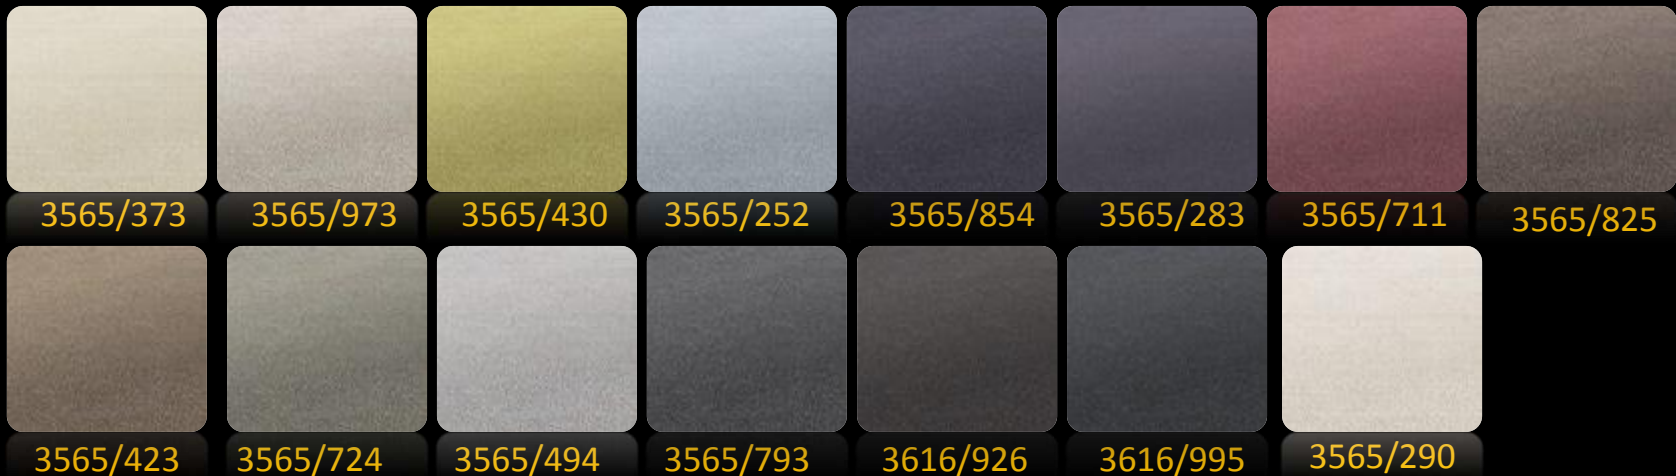

COLOR VARIATIONS :