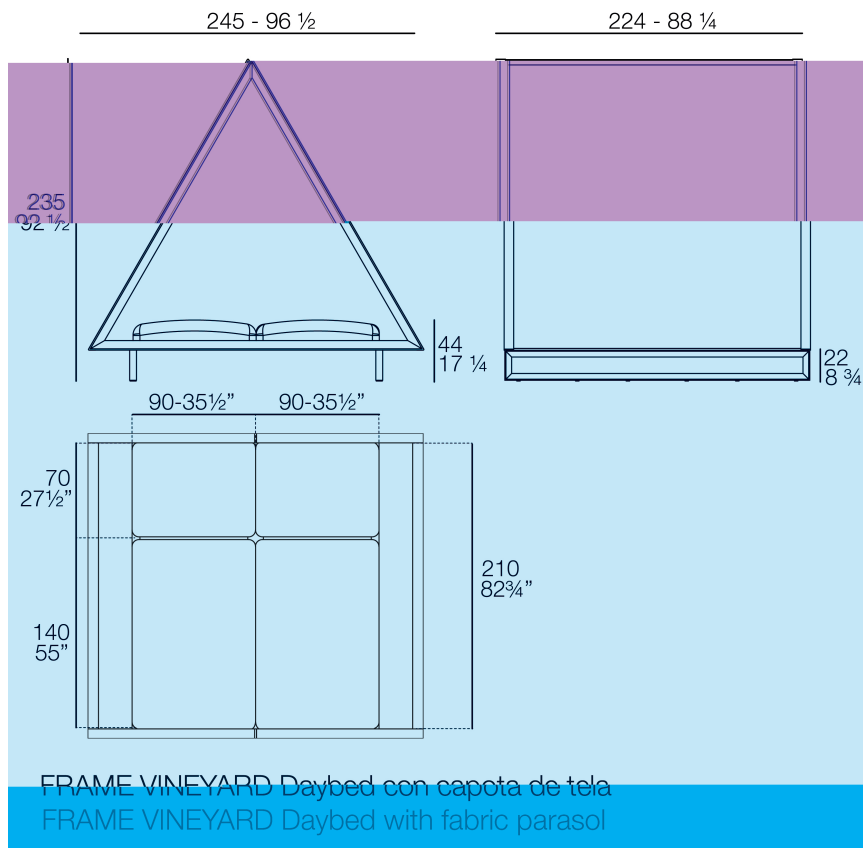

## Description

Daybed with a lacquered aluminum frame . The roof is fitted with Sunvision fabric. Suitable for indoor and outdoor use.

Weight: 142.26 Kg