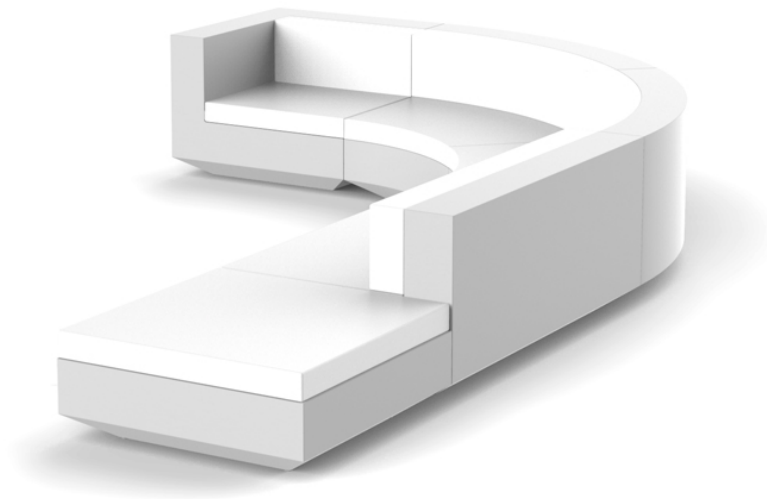

Products / Sofas / Vela Modular Sofa

Vela modular sofa

by Ramón Esteve

Vela Collection, designed by Ramon Esteve for Vondom. This extensive outdoor furniture and plantpot collection aims to offer the comfort and the quality of interior furniture without losing it's original qualities.

Info

Description

Made of polyethylene resin by rotational moulding. 100% Recyclable. Item suitable for indoor and outdoor use. Available in different finishes.

Modules

VELA Sofá Módulo Izquierdo XL
VELA Sectional Sofa XL Left

VELA Sofá Módulo Derecho XL
VELA Sectional Sofa XL Right

VELA Sofá Módulo Central
VELA Sectional Sofa Armless

VELA Sofá Módulo Central XL
VELA Sectional Sofa XL Armless

VELA Sofá Módulo Central Chaise Longue
VELA Sectional Sofa Armless Chaise Lounge