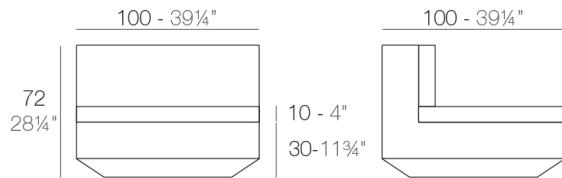

VELA Sofá Módulo Central
VELA Sectional Sofa Armless