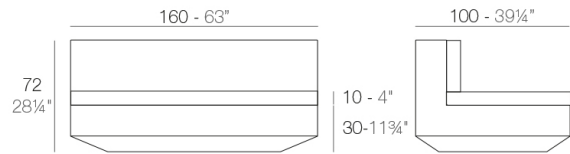

VELA Sofá Módulo Central XL
VELA Sectional Sofa XL Armless