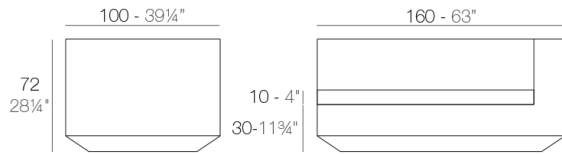

Info

Description

Made of polyethylene resin by rotational moulding. 100% Recyclable. Item suitable for indoor and outdoor use. Available in different finishes.

Modules

VELA Sofá Módulo Izquierdo XL
VELA Sectional Sofa XL Left