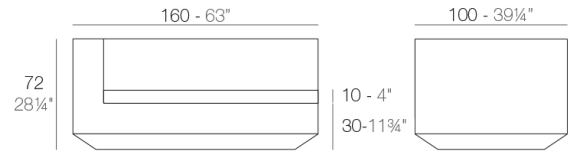

Info

Description

Made of polyethylene resin by rotational moulding. 100% Recyclable. Item suitable for indoor and outdoor use. Available in different finishes.

Modules

VELA Sofá Módulo Izquierdo XL
VELA Sectional Sofa XL Left