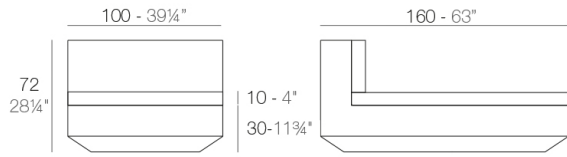

VELA Sofá Módulo Central Chaise Longue
VELA Sectional Sofa Armless Chaise Lounge