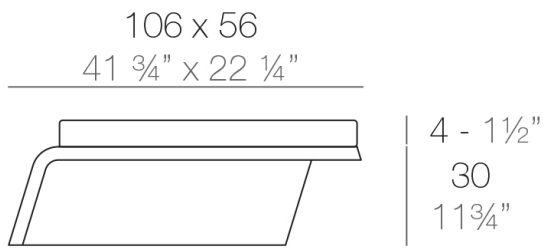

REST Puff
REST Ottoman