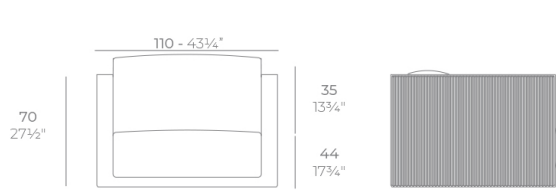

Info

Description

Made of polyethylene resin by rotational moulding. 100% Recyclable. Item suitable for indoor and outdoor use. Available in different finishes.

Modules

GATSBY Butaca
GATSBY Armchair
ref. 54403