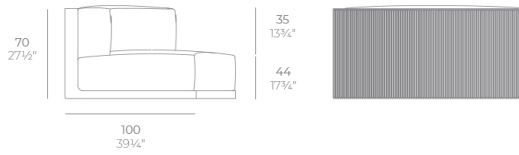

Info

Description

Made of polyethylene resin by rotational moulding. 100% Recyclable. Item suitable for indoor and outdoor use. Available in different finishes.

Modules

GATSBY Butaca
GATSBY Armchair
ref. 54403

GATSBY Sofá Módulo Central
GATSBY Sectional Sofa Armless
ref. 54404

GATSBY Sofá Módulo Derecho
GATSBY Sectional Sofa Right
ref. 54405

GATSBY Sofá Módulo Izquierdo
GATSBY Sectional Sofa Left
ref. 54406

GATSBY Sofá Módulo Circular 45°
GATSBY Sectional Sofa Curved 45°
ref. 54407