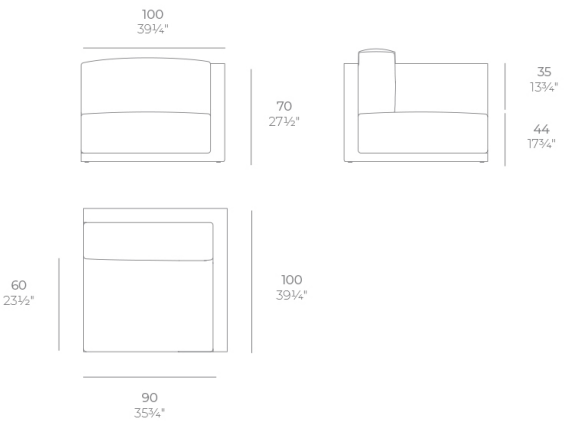

GATSBY Sofá Módulo Izquierdo
GATSBY Sectional Sofa Left
ref. 54406