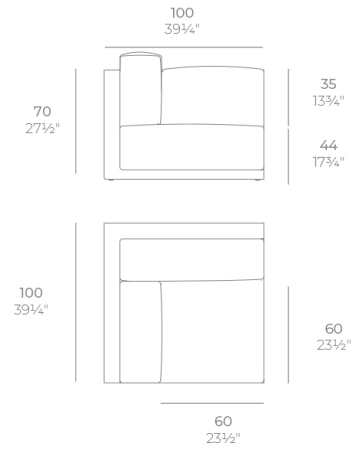

GATSBY Sofá Módulo Esquina Derecha
GATSBY Sectional Right Corner
ref. 54420