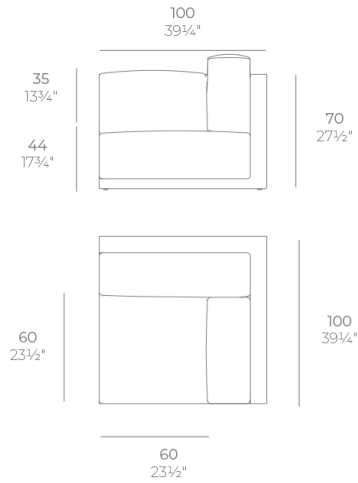

GATSBY Sofá Módulo Esquina Izquierda
GATSBY Sectional Sofa Left Corner
ref. 54411