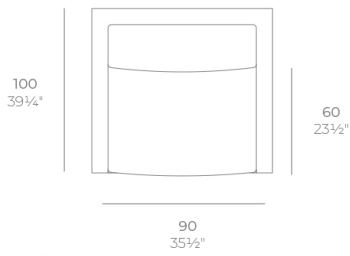

GATSBY Butaca
GATSBY Armchair
ref. 54403