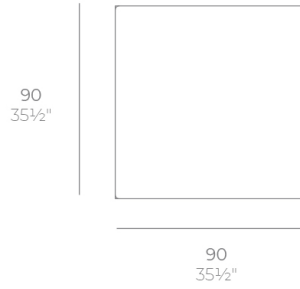

GATSBY Sofá Módulo Central
GATSBY Sectional Sofa Armless
ref. 54404

GATSBY Sofá Módulo Derecho
GATSBY Sectional Sofa Right
ref. 54405

GATSBY Sofá Módulo Izquierdo
GATSBY Sectional Sofa Left
ref. 54406

GATSBY Sofá Módulo Circular 45°
GATSBY Sectional Sofa Curved 45°
ref. 54407