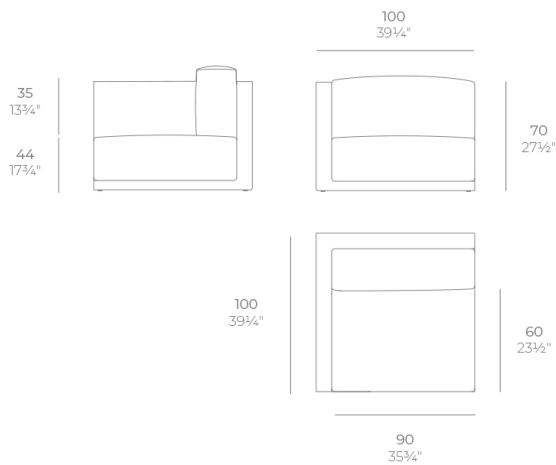

GATSBY Sofá Módulo Derecho
GATSBY Sectional Sofa Right
ref. 54405