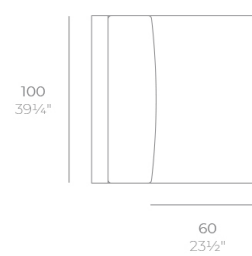

GATSBY Sofá Módulo Central
GATSBY Sectional Sofa Armless
ref. 54404