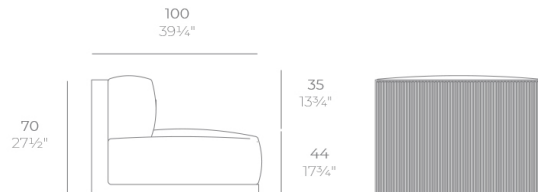

Info

Description

Made of polyethylene resin by rotational moulding. 100% Recyclable. Item suitable for indoor and outdoor use. Available in different finishes.

Modules

GATSBY Butaca
GATSBY Armchair
ref. 54403