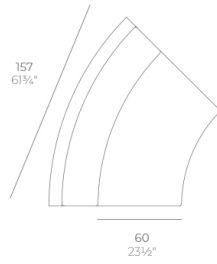

GATSBY Sofá Módulo Central
GATSBY Sectional Sofa Armless
ref. 54404

GATSBY Sofá Módulo Derecho
GATSBY Sectional Sofa Right
ref. 54405

GATSBY Sofá Módulo Izquierdo
GATSBY Sectional Sofa Left
ref. 54406

GATSBY Sofá Módulo Circular 45°
GATSBY Sectional Sofa Curved 45°
ref. 54407