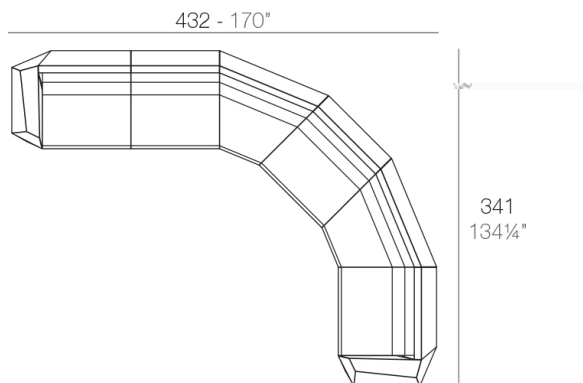

- **2 x 54004** Sofá Módulo Central - Sectional Sofa Armless
- **1 x 54002** Sofá Módulo Izquierdo - Sectional Sofa Left
- **1 x 54003** Sofá Módulo Derecho - Sectional Sofa Right
- **2 x 54010** Sofá Módulo Esquina 45° - Sectional Sofa Corner 45°