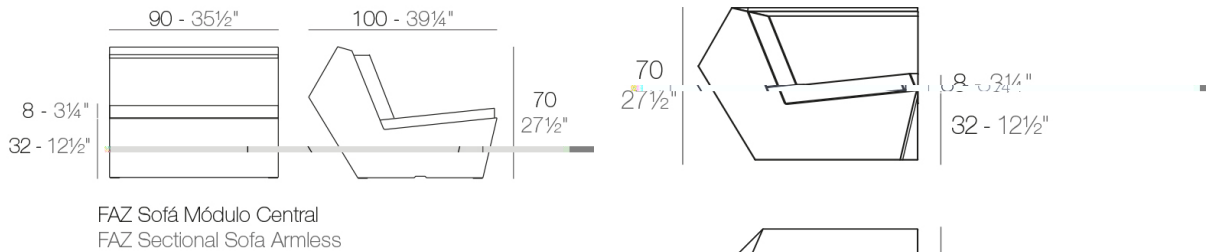

Info

Description

Made of polyethylene resin by rotational moulding. 100% Recyclable. Item suitable for indoor and outdoor use. Available in different finishes.

Modules

FAZ Sofá Módulo Esquina 45°
FAZ Sectional Sofa Corner 45°