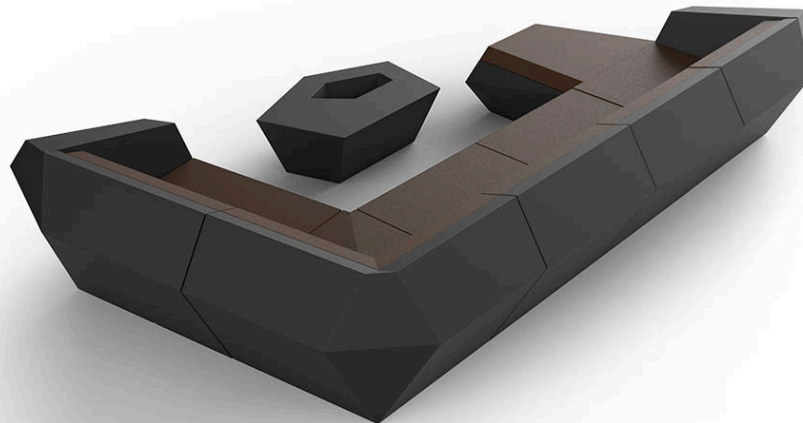

Faz modular sofa

by Ramón Esteve

Faz is a modular collection of outdoor furniture and planters designed by Ramón Esteve for Vondom. He is the architect of harmony, serenity, timelessness and universality, and he has created mineral and emphatic shapes that make Faz a design that contextualizes with homes and installations. An ambience, encircling as a result of the blissful combination of the material and lighting, so that the sole sensation would be its fusion.

Info

Description

Made of polyethylene resin by rotational moulding. 100% Recyclable. Item suitable for indoor and outdoor use. Available in different finishes.

Modules

FAZ Sofá Módulo Esquina 45°
FAZ Sectional Sofa Corner 45°