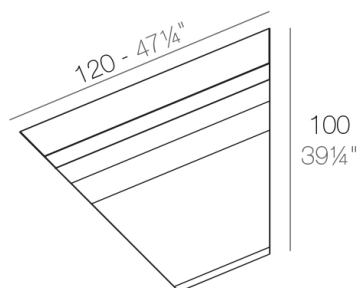

Info

Description

Made of polyethylene resin by rotational moulding. 100% Recyclable. Item suitable for indoor and outdoor use. Available in different finishes.

Modules

FAZ Sofá Módulo Esquina 45°
FAZ Sectional Sofa Corner 45°