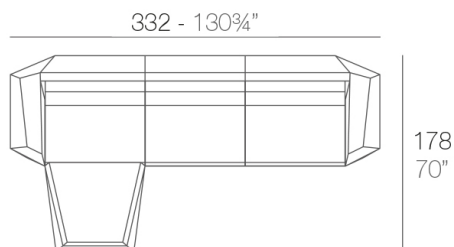

Combinations

- **1 x 54004** Sofá Módulo Central - Sectional Sofa Armless
- **1 x 54002** Sofá Módulo Izquierdo - Sectional Sofa Left
- **1 x 54003** Sofá Módulo Derecho - Sectional Sofa Right
- **1 x 54006** Módulo Puff- Sectional Ottoman