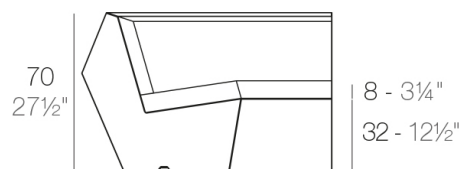

Info

Description

Made of polyethylene resin by rotational moulding. 100% Recyclable. Item suitable for indoor and outdoor use. Available in different finishes.

Modules

FAZ Sofá Módulo Esquina 45°
FAZ Sectional Sofa Corner 45°