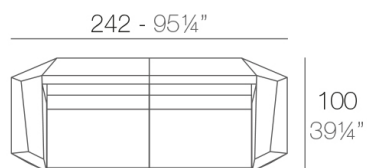

- ~~**1 x 54002** Sofá Módulo Izquierdo - Sectional Sofa Left~~
- **1 x 54003** Sofá Módulo Derecho - Sectional Sofa Right