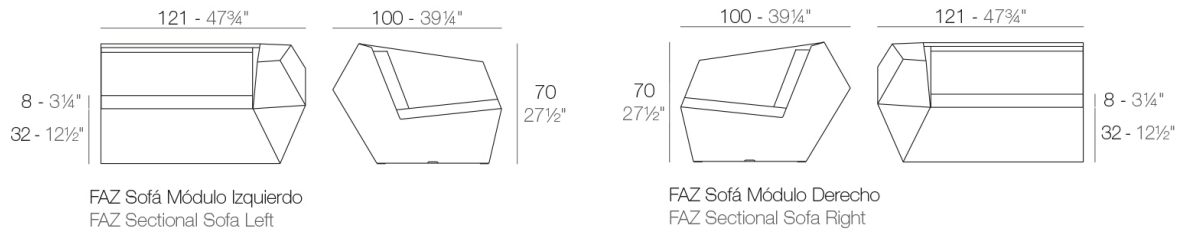

Info

Description

Made of polyethylene resin by rotational moulding. 100% Recyclable. Item suitable for indoor and outdoor use. Available in different finishes.

Modules

FAZ Sofá Módulo Esquina 45°
FAZ Sectional Sofa Corner 45°