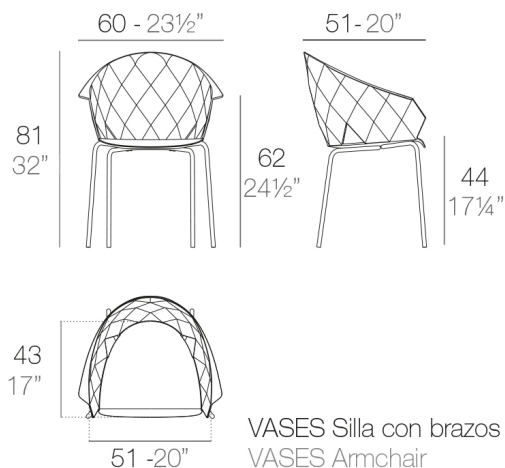

View online: <https://www.vondom.com/products/47070>

Features

Description

Injected polypropylene with fiber glass. The legs are made in powder coated stainless steel in a colour to match the seat.

Weight

6.2 Kg