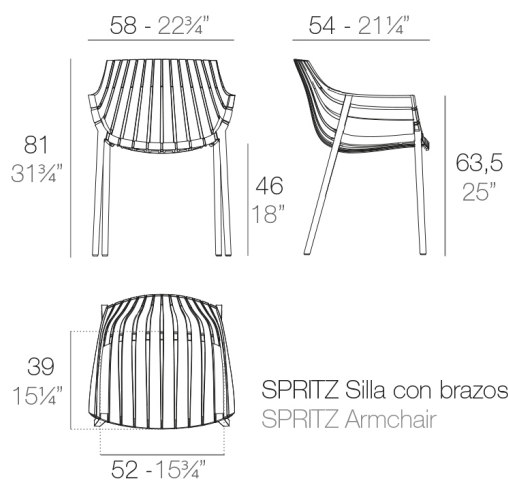

Finishes

BASIC PP

Ref. 56017

Available in various colors

COLOR	BASIC INJECTION PP
ECRU 3111	☐
BEIGE 3105	☐
BLACK 3126	☐
WHITE 3102	☐
BRONZE 3120	☐
MOSTAZA	☐
WHITE	☐
BLACK	☐
BRONZE	☐