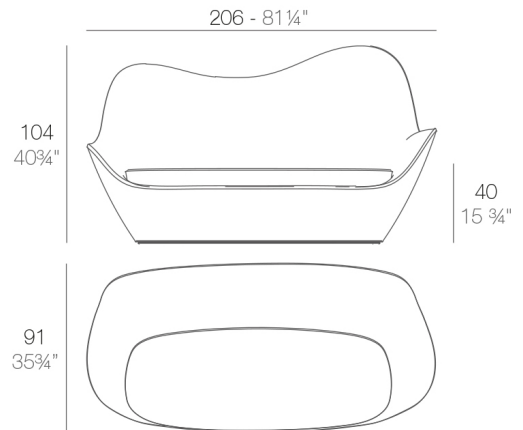

SABINAS Sofá
SABINAS Sofa

Finishes

BASIC

Ref. 45009

Matt Polyethylene

LACQUERED

Ref. 45009F

Lacquered Polyethylene

LIGHT

Ref. 45009W

White internally lit unit with LED technology. Available only in matte

RGBW LED DMX

Ref. 45009D

Unit with internal lighting with RGBW LED technology and remote control unit for switching colors. Also controlLED by DMX-1024 (wireless), enabling communication between one or more products simultaneously via the DMX transmitter (not included).

RGBW LED BATTERY

Ref. 45009Y

Unit with internal lighting with battery-powered RGBW LED technology. Includes charger and remote control for switching colors and charger. Available only in matte ice white finish.