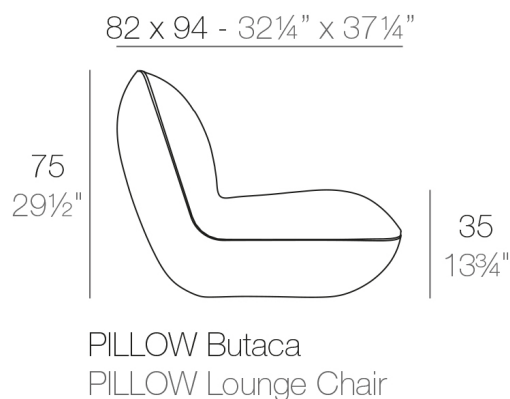

View online: <https://www.vondom.com/products/55001>

Features

Description

Made of polyethylene resin by rotational moulding. 100% Recyclable. Item suitable for indoor and outdoor use. Available in different finishes.

Weight

16 Kg

Finishes

BASIC

Ref. 55001

Matt Polyethylene

LACQUERED

Ref. 55001F