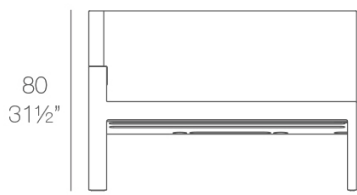

FRAME meets a wide range of needs in any outdoor space thanks to its variety of pieces.

SECTIONS

19.02 Kg

120 - 47¼"

FRAME Sofá Módulo Derecho
FRAME Sectional Sofa Right

82 - 32½"

40
15¾"

19.42 Kg

82 - 32½"

80
31½"40
15¾"

FRAME Sofá Módulo Izquierdo
FRAME Sectional Sofa Left

120 - 47¼"

18.42 Kg

120 - 47¼"

FRAME Sofá Módulo Central
FRAME Sectional Sofa Armless

82 - 32½"