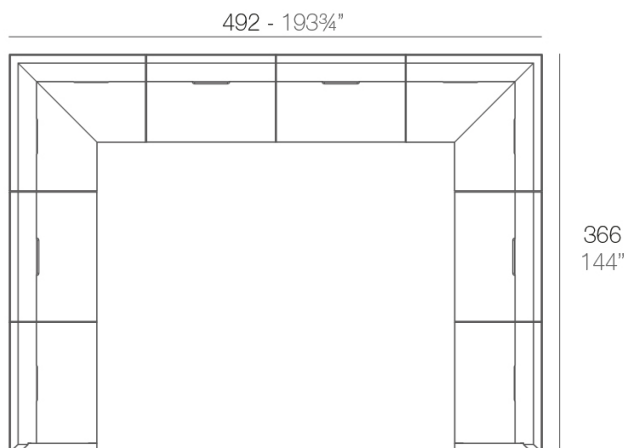

FRAME meets a wide range of needs in any outdoor space thanks to its variety of pieces.

SECTIONS

19.02 Kg

120 - 47¼"

FRAME Sofá Módulo Derecho
FRAME Sectional Sofa Right

82 - 32½"

40
15¾"

19.42 Kg

82 - 32½"

80
31½"40
15¾"

FRAME Sofá Módulo Izquierdo
FRAME Sectional Sofa Left

120 - 47¼"

18.42 Kg

120 - 47¼"

FRAME Sofá Módulo Central
FRAME Sectional Sofa Armless

82 - 32½"

40
15¾"

28.42 Kg

127 - 50"

80
31½"40
15¾"

FRAME Sofá Módulo Esquina 90°
FRAME Sectional Sofa Corner 90°

82
32½"

COMBINATIONS

- 4 x 54120** Sofá Módulo Central - Sectional Sofa Armless
- 2 x 54121** Sofá Módulo Esquina - Sectional Sofa Corner
- 1 x 54119** Sofá Módulo Izquierdo - Sectional Sofa Left
- 1 x 54118** Sofá Módulo Derecho - Sectional Sofa Right