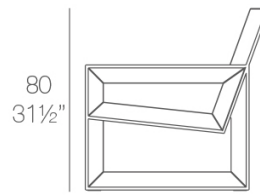

FRAME meets a wide range of needs in any outdoor space thanks to its variety of pieces.

SECTIONS

19.02 Kg

120 - 47¼"

FRAME Sofá Módulo Derecho
FRAME Sectional Sofa Right

82 - 32½"

40
15¾"

19.42 Kg

82 - 32½"

80
31½"40
15¾"

FRAME Sofá Módulo Izquierdo
FRAME Sectional Sofa Left

120 - 47¼"

18.42 Kg

120 - 47¼"

FRAME Sofá Módulo Central
FRAME Sectional Sofa Armless

82 - 32½"

40
15¾"

28.42 Kg

127 - 50"

80
31½"40
15¾"

FRAME Sofá Módulo Esquina 90°
FRAME Sectional Sofa Corner 90°

82
32½"

COMBINATIONS

- 4 x 54120** Sofá Módulo Central - Sectional Sofa Armless
- 2 x 54121** Sofá Módulo Esquina - Sectional Sofa Corner
- 1 x 54119** Sofá Módulo Izquierdo - Sectional Sofa Left
- 1 x 54118** Sofá Módulo Derecho - Sectional Sofa Right