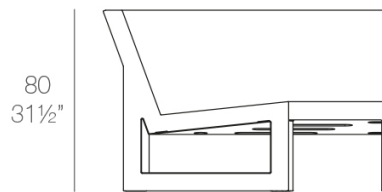

FRAME meets a wide range of needs in any outdoor space thanks to its variety of pieces.

SECTIONS

19.02 Kg

120 - 47¼"

FRAME Sofá Módulo Derecho
FRAME Sectional Sofa Right

82 - 32½"

40
15¾"

19.42 Kg

82 - 32½"

80
31½"40
15¾"

FRAME Sofá Módulo Izquierdo
FRAME Sectional Sofa Left

120 - 47¼"

18.42 Kg

120 - 47¼"

FRAME Sofá Módulo Central
FRAME Sectional Sofa Armless

82 - 32½"

40
15¾"

28.42 Kg

127 - 50"

80
31½"40
15¾"

FRAME Sofá Módulo Esquina 90°
FRAME Sectional Sofa Corner 90°

82
32½"

COMBINATIONS

- 4 x 54120** Sofá Módulo Central - Sectional Sofa Armless
- 2 x 54121** Sofá Módulo Esquina - Sectional Sofa Corner
- 1 x 54119** Sofá Módulo Izquierdo - Sectional Sofa Left
- 1 x 54118** Sofá Módulo Derecho - Sectional Sofa Right