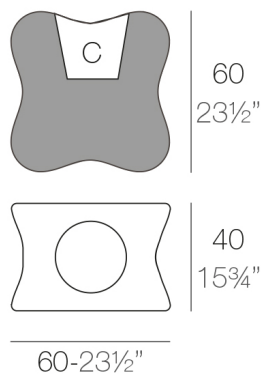

# PAL PLANTER

By **KARIM**

This collection maintains a constant flow of similarity between its different members, as each object keeps the same minimal iconic shape at the front. The PAL stool is multi-functional -when flipped over it becomes a small side table then placed together with a second becomes an even larger coffee table; It also has a hollow in its side which works as a storage space.

### Description

Pot made of polyethylene resin by rotational moulding. 100% Recyclable. Item suitable for indoor and outdoor use. Available in different finishes.

PAL Maceta 60 C = Ø22 x 22 cm  
PAL Planter 60 C = Ø8¾" x 8¾"