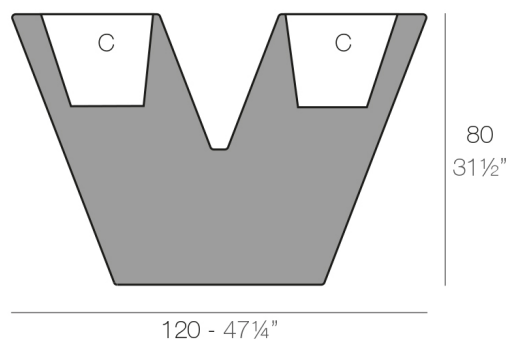

UVE 120x40x80

By **MACETEROS**

View online: <https://www.vondom.com/us/products/43340A>

Features

Description

Pot made of polyethylene resin by rotational moulding. 100% Recyclable. Item suitable for indoor and outdoor use. Available in different finishes.

Weight

16 Kg

UVE 120 x 40 x 80 cm C = 24 x 24 x 20 cm
 UVE 47 1/4" x 15 3/4" x 31 1/2" C = 9 1/2" x 9 1/2" x 7 3/4"

Finishes

BASIC

Ref. 43340A

Matt Polyethylene

SELF-WATERING