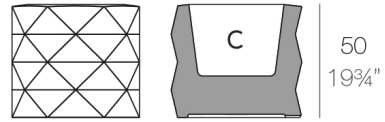

MARQUIS PLANTER Ø60x50

By JMFERRERO

Marquis, originating from the inspiration of diamond cutting. Its polygonal design recalls facets created through cutting. The clear and stylish shapes make a huge visual impact. Circular or oval, and in 2 combinations of colours, they give a space great dynamism.

Weight

8.5 Kg

Ø60-Ø23½"

MARQUIS Maceta Ø60x50

MARQUIS Planter Ø23½"x19¾"

50
19¾"

C = Ø43 x 32 cm

C = Ø17" x 12½"