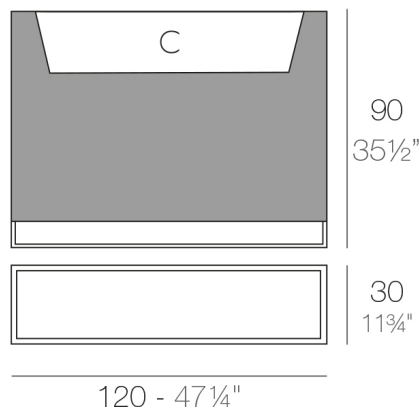

View online: <https://www.vondom.com/us/products/54038A>

Features

Description

Pot made of polyethylene resin by rotational moulding. 100% Recyclable. Item suitable for indoor and outdoor use. Available in different finishes.

Weight

22.1 Kg

Includes

AUTORRIEGO Self-watering system included in all planters except those with basic finish

VELA Muro C = 24 x 114 x 24 cm
VELA Wall C = 9½" x 45" x 9½"

Finishes

BASIC

Ref. 54038A