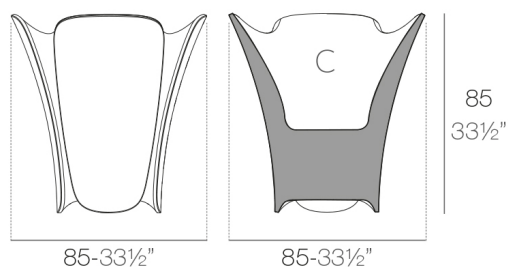

View online: <https://www.vondom.com/us/products/56008A>

Features

Description

Pot made of polyethylene resin by rotational moulding. 100% Recyclable. Item suitable for indoor and outdoor use. Available in different finishes.

Weight

14 Kg

PEZZETTINA Maceta 85 C = 69 x 69 x 41 cm
PEZZETTINA Planter 85 C = 27 1/4" x 27 1/4" x 16 1/4"

Finishes

BASIC

Ref. 56008A

Matt Polyethylene

SELF-WATERING