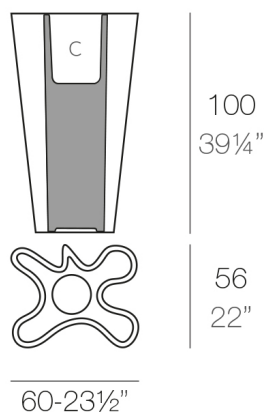

BYE-BYE PLANTER 60x56x100

By HARRY

The artistic couple's objective with this new collection: To attain two completely different shapes. An abstract shape drawn by the upper edge and yet an overall inferior outline which appears to be geometric, although flowing from side to side, but never seeming to join, something that catches our interest. An ordinary vertical outline holds the object within its own identity. Its overall stretched cartoon-like appearance symbolizes journeys through space at light-speed. The fascination of BYE-BYE is contained in its contrast of a simultaneous unity, yet inner conflict.

View online: <https://www.vondom.com/us/products/58004A>

Features

Description

Made of polyethylene resin by rotational moulding. 100% Recyclable. Item suitable for indoor and outdoor use. Available in different finishes.

Weight

12 Kg

BYE-BYE Maceta 100 C = Ø25 x 30 cm
BYE-BYE Planter 100 C = Ø9 3/4" x 11 3/4"

Finishes

BASIC

Ref. 58004A

Matt Polyethylene

SELF-WATERING