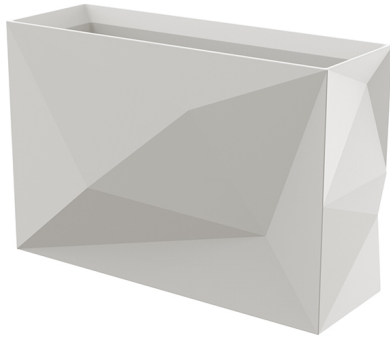

# FAZ WALL PLANTER 40x120x80cm

By Ramon Esteve

Ramón Esteve, architect of harmony, serenity, timelessness and universality has created mineral and emphatic shapes that make FAZ a design that contextualizes with homes and installations. An ambience, encircling as a result of the blissful combination of the material and lighting, so that the sole sensation would be its fusion. Their VONDOM spirit is experienced exclusively in the quality of the material that permits an exterior using even in the most exacting environments. The modularity of FAZ permits the consumers to adapt the furniture and flowerpots to their style and needs without losing the harmony of this furniture set. It's upholstery is available in excellent quality nautical canvas or polyester fabric. The result is a product that transmits essence, that contains the complexity and the density of a work finalized to the extreme degree, the purpose of which is to create desirable places to live. *ca vivir.*

### Description

Pot made of polyethylene resin by rotational moulding. 100% Recyclable. Item suitable for indoor and outdoor use. Available in different finishes.