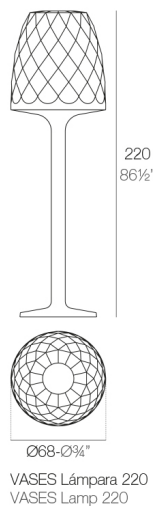

# VASES FLOOR LAMP Ø68×220

By JMFERRERO

VASES, is made up of flowerpots, furniture and lighting designed by the Valencian designer JMFerrero. It's shapes were inspired by diamond cutting, producing pieces of clear-cut shapes and great style, creating a big visual impact.

View online: <https://www.vondom.com/us/products/47068A>

### Weight

39.79 Kg