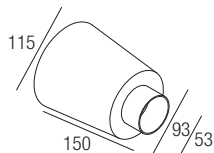

LOD1
Low luminance louver

Note: the filter must be ordered together with the lighting fixture

Drivers