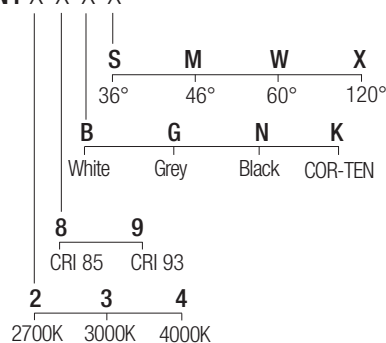

CCT/CRI/Flux

	CRI85	CRI93
2700K	630lm	590lm
3000K	700lm	650lm
4000K	730lm	670lm

Code construction

VN1 X X X X

Optionals

CSBT10
Recessing box

LOD1
Low luminance louver

Note: the filter must be ordered together with the lighting fixture

Drivers