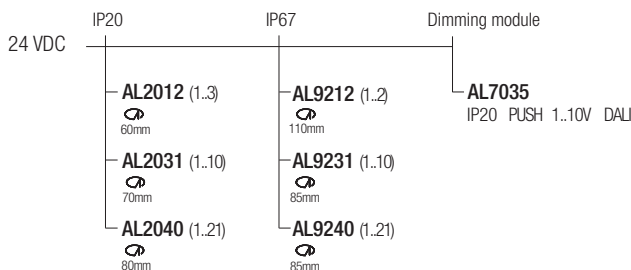

IP67 made in Italy

Supply current  
24VDC

Power  
7W

Parallel wiring

Dimensions

Photometric diagrams

CCT/CRI/Flux

	CRI85	CRI93
2700K	630lm	590lm
3000K	700lm	650lm
4000K	730lm	670lm

Code construction

VN1 X X X X

Optionals

CSBT10  
Recessing box

LOD1  
Low luminance louver

Note: the filter must be ordered together with the lighting fixture

Drivers

Note: dimming module AL7035 to be used in combination with a 24VDC power supply