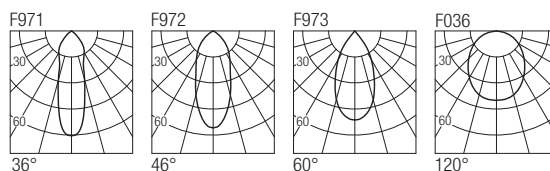

IP67 made in Italy

Supply current  
24VDC

Power  
7W

Parallel wiring

Dimensions

Photometric diagrams

CCT/CRI/Flux

	CRI85	CRI93
2700K	630lm	590lm
3000K	700lm	650lm
4000K	730lm	670lm