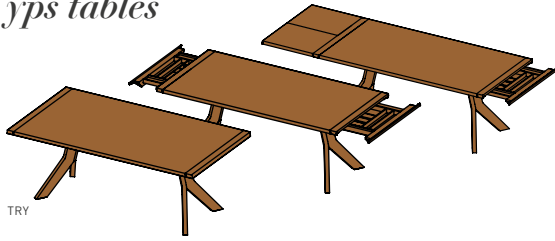

yps tables

TRY

yps non-extendable table or with extension

table top: solid wood

types of wood: alder, beech, beech heartwood, oak, wild oak, cherry, walnut, wild walnut, oak white oil, wild oak white oil

dimensions non-extendable table:

dimensions extendable table:

| h | 75 clear height 66.2 53.8 | | | | | | |
|-------|-------------------------------|-----|-----|-----|-----|-----|-----|
| w \ l | 140 | 150 | 160 | 180 | 200 | 225 | 250 |
| 90 | • | • | • | • | • | • | • |
| 100 | • | • | • | • | • | • | • |
| 110 | • | • | • | • | • | • | • |

1 integrated silverware drawer from a table length of 140 cm.

1 integrated insert panel wood 60 cm from a table length of 140 cm. Cushioning available for a surcharge.

1 integrated insert panel wood 60 cm and one silverware drawer from a table length of 140 cm. Cushioning available for a surcharge.

2 integrated insert panels wood 60 cm from a table length of 180 cm. Cushioning available for a surcharge.

2 integrated silverware drawers from a table length of 140 cm.

The wood grain and the glued joints of the inserts are not continuous with that of the table top.