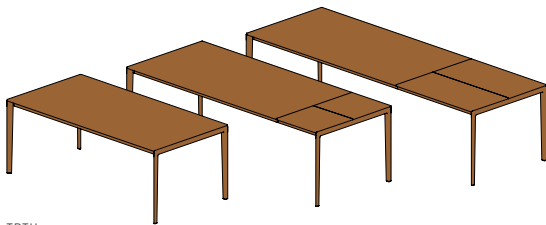

tak tables

TRTM

tak metal leg | non-extendable table or with extension

table top: solid wood
table insert: solid wood
types of wood: alder, beech, beech heartwood, oak, wild oak, cherry, walnut, wild walnut, oak white oil, wild oak white oil
frame: steel glossy chrome-plated finish or matt bronze, stainless steel finish, matt black
leg inside dimensions: length minus 9.4 cm, width minus 9.8 cm

TRTH

tak wooden base | non-extendable table or with extension

table top: solid wood
table insert: solid wood
types of wood: alder, beech, beech heartwood, oak, wild oak, cherry, walnut, wild walnut, oak white oil, wild oak white oil
frame: solid wood
longitudinal frame: steel glossy chrome-plated finish or matt bronze, stainless steel finish, matt black
clear inside dimensions: length minus 10.6 cm, width minus 12.2 cm

dimensions non-extendable table:

h		75 clear height 68.6								
w \ l	130	140	150	160	175	200	225	250	275	300
90	•	•	•	•	•	•	•	•	•	•
100	•	•	•	•	•	•	•	•	•	•
110	•	•	•	•	•	•	•	•	•	•

dimensions extendable table:

1 integrated, cushioned insert panel
 wood 100 cm from a table length of 160 cm.

*only available for extendable tables with 50 cm insert panels

The wood grain and the glued joints of the inserts are not continuous with that of the table top.