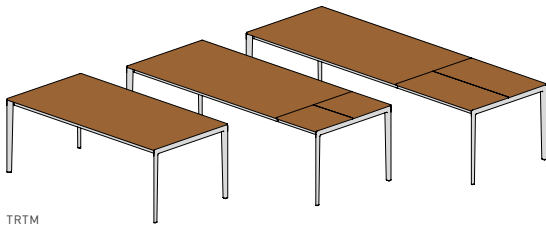

tak tables

TRTM

tak metal leg | non-extendable table or with extension

table top: solid wood
table insert: solid wood
types of wood: alder, beech, beech heartwood, oak, wild oak, cherry, walnut, wild walnut, oak white oil, wild oak white oil
frame: steel glossy chrome-plated finish or matt bronze, stainless steel finish, matt black
leg inside dimensions: length minus 9.4 cm, width minus 9.8 cm

TRTH

tak wooden base | non-extendable table or with extension

table top: solid wood
table insert: solid wood
types of wood: alder, beech, beech heartwood, oak, wild oak, cherry, walnut, wild walnut, oak white oil, wild oak white oil
frame: solid wood
longitudinal frame: steel glossy chrome-plated finish or matt bronze, stainless steel finish, matt black
clear inside dimensions: length minus 10.6 cm, width minus 12.2 cm

dimensions non-extendable table:

h		75 clear height 68.6								
w \ l	130	140	150	160	175	200	225	250	275	300
90	•	•	•	•	•	•	•	•	•	•
100	•	•	•	•	•	•	•	•	•	•
110	•	•	•	•	•	•	•	•	•	•

dimensions extendable table:

1 integrated, cushioned insert panel
 wood 100 cm from a table length of 160 cm.

*only available for extendable tables with 50 cm insert panels

The wood grain and the glued joints of the inserts are not continuous with that of the table top.