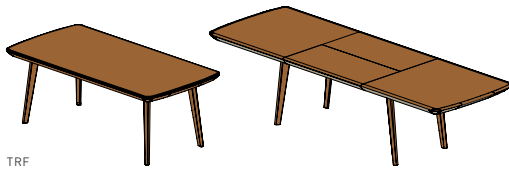

## flaye tables

TRF

**flaye** table rectangular | non-extendable table or with extension

**table top:** solid wood

**frame:** leather or solid wood; **leather colours:** L1 see last page

**table insert:** solid wood

**center leg:** conical solid wood legs with drop-like cross-section

**types of wood:** alder, beech, beech heartwood, oak, wild oak, cherry, walnut, wild walnut, oak white oil, wild oak white oil

**dimensions non-extendable table:**

h	75   clear height 67.8					
w \ l	140	150	160	180	200	225
90	•	•	•	•	•	•
100	•	•	•	•	•	•
110	•	•	•	•	•	•

**dimensions extendable table:**

h	75   clear height 63		
w \ l	180	200	225
90	•	•	•
100	•	•	•
110	•	•	•

1 integrated, cushioned insert panel, wood, 100 cm.

TKF

**flaye** non-extendable table round

**table top:** solid wood

**frame:** leather or solid wood

**leather colours:** L1 see last page

**types of wood:** alder, beech, beech heartwood, oak, wild oak, cherry, walnut, wild walnut, oak white oil, wild oak white oil