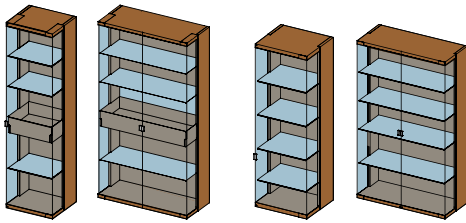

<b>w</b>	81.2	101.2	131.2	159.3	199.3
<b>h</b>	71.5   87.5				
<b>d</b>	48.2				

AN6

AN13

**nox sideboard 6 | 13**

**front:** solid wood  
**handles:** square handle stainless steel or palladium  
**types of wood:** alder, beech, beech heartwood, oak, wild oak, cherry, walnut, wild walnut, oak white oil, wild oak white oil wild wood version only available for fronts

<b>w</b>	159.3	199.3
<b>h</b>	71.5   87.5	
<b>d</b>	48.2	

*nox glass cabinets*

VN1

VN3

**nox glass cabinet 1 | 3**

**front:** clear glass

**handles:** square handle stainless steel or palladium

**types of wood:** alder, beech, beech heartwood, oak, cherry, walnut, oak white oil

including LED shelf edge lighting

must be fixed to the wall

**VN1:**

<b>w</b>	50	100
<b>h</b>	190	
<b>d</b>	44	

**VN3:**

<b>w</b>	50	100
<b>h</b>	160	
<b>d</b>	44	

VN1 PA

VN4 PA