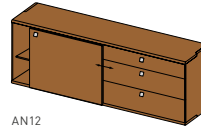

AN12

nox sideboard 12

front: solid wood
handles: square handle stainless steel or palladium
types of wood: alder, beech, beech heartwood, oak, wild oak, cherry, walnut, wild walnut, oak white oil, wild oak white oil wild wood version only available for fronts

w	155.3	175.3	205.3	220.3
h	71.5 | 87.5			
d	48.2