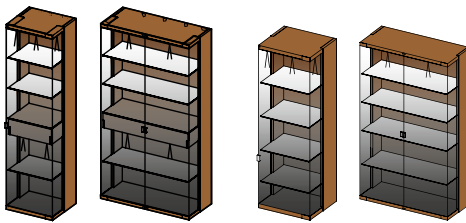

including LED shelf edge lighting

must be fixed to the wall

**VN1:**

<b>w</b>	50	100
<b>h</b>	190	
<b>d</b>	44	

**VN3:**

<b>w</b>	50	100
<b>h</b>	160	
<b>d</b>	44	

VN1 PA

VN4 PA