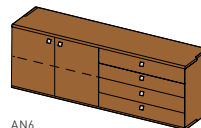

nox sideboards

nox sideboard 9

front: palladium glass
handles: square handle stainless steel or palladium
types of wood: alder, beech, beech heartwood, oak, cherry, walnut, oak white oil with spotlights underneath top board

w	147.6	177.6	237.7
h	71.5 | 87.5		
d	48.2		

nox sideboard 11

front: palladium glass
handles: square handle stainless steel or palladium
types of wood: alder, beech, beech heartwood, oak, wild oak, cherry, walnut, wild walnut, oak white oil, wild oak white oil wild wood version only available for fronts spotlights underneath top board

w	153.5	173.5	203.5	218.5
h	71.5 | 87.5			
d	48.2			

nox sideboard 10

front: solid wood
handles: square handle stainless steel or palladium
types of wood: alder, beech, beech heartwood, oak, wild oak, cherry, walnut, wild walnut, oak white oil, wild oak white oil wild wood version only available for fronts

w	151.2	181.2	241.2
h	71.5 | 87.5		
d	48.2		

nox sideboard 12

front: solid wood
handles: square handle stainless steel or palladium
types of wood: alder, beech, beech heartwood, oak, wild oak, cherry, walnut, wild walnut, oak white oil, wild oak white oil wild wood version only available for fronts

w	155.3	175.3	205.3	220.3
h	71.5 | 87.5			
d	48.2			

nox sideboard 3

front: solid wood
handles: square handle stainless steel or palladium
types of wood: alder, beech, beech heartwood, oak, wild oak, cherry, walnut, wild walnut, oak white oil, wild oak white oil wild wood version only available for fronts

w	81.2	101.2	131.2	159.3	199.3
h	71.5 | 87.5				
d	48.2				

AN6

nox sideboard 6 | 13

front: solid wood
handles: square handle stainless steel or palladium
types of wood: alder, beech, beech heartwood, oak, wild oak, cherry, walnut, wild walnut, oak white oil, wild oak white oil wild wood version only available for fronts

w	159.3	199.3
h	71.5 | 87.5	
d	48.2