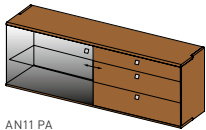

<b>w</b>	147.6	177.6	237.7
<b>h</b>	71.5   87.5		
<b>d</b>	48.2		

AN11 PA

**nox sideboard 11**

**front:** palladium glass  
**handles:** square handle stainless steel or palladium  
**types of wood:** alder, beech, beech heartwood, oak, wild oak, cherry, walnut, wild walnut, oak white oil, wild oak white oil wild wood version only available for fronts spotlights underneath top board