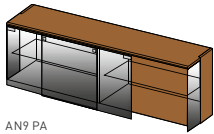

nox sideboards

AN9 PA

nox sideboard 9

front: palladium glass
handles: square handle stainless steel or palladium
types of wood: alder, beech, beech heartwood, oak, cherry, walnut, oak white oil with spotlights underneath top board

w	147.6	177.6	237.7
h	71.5 | 87.5		
d	48.2