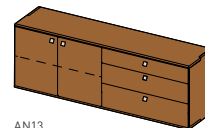

AN13

nox sideboard 6 | 13

front: solid wood
handles: square handle stainless steel or palladium
types of wood: alder, beech, beech heartwood, oak, wild oak, cherry, walnut, wild walnut, oak white oil, wild oak white oil wild wood version only available for fronts

w	159.3	199.3
h	71.5 | 87.5	
d	48.2