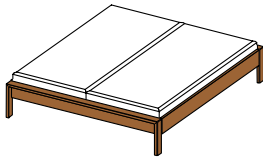

lunetto beds

BLU BA

lunetto bed base

bed sides lamellar finger-joint or long listel

types of wood: alder, beech, beech heartwood, oak, cherry, walnut, oak white oil, swiss pine

dimensions of lying surface:

h	normal 39.5 comfort 47.5						
w	90	100	120	140	160	180	200
l	190	200	210	220			

All indicated widths and lengths can be combined.

total width = width of lying surface + 5.6 cm

total length = length of lying surface + 17 cm

BLU HO

lunetto bed wooden headboard

bed sides lamellar finger-joint or long listel

types of wood: alder, beech, beech heartwood, oak, cherry, walnut, oak white oil, swiss pine

dimensions of lying surface: