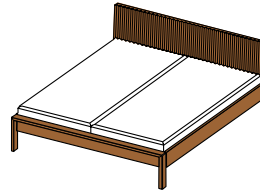

lunetto beds

BLU BA

lunetto bed base

bed sides lamellar finger-joint or long listel

types of wood: alder, beech, beech heartwood, oak, cherry, walnut, oak white oil, swiss pine

dimensions of lying surface:

h	normal 39.5 comfort 47.5						
w	90	100	120	140	160	180	200
l	190	200	210	220			

All indicated widths and lengths can be combined.

total width = width of lying surface + 5.6 cm

total length = length of lying surface + 17 cm

BLU HO

lunetto bed wooden headboard

bed sides lamellar finger-joint or long listel

types of wood: alder, beech, beech heartwood, oak, cherry, walnut, oak white oil, swiss pine

dimensions of lying surface: