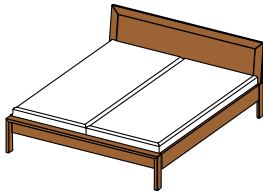

lunetto beds

BLU BA

lunetto bed base

bed sides lamellar finger-joint or long listel

types of wood: alder, beech, beech heartwood, oak, cherry, walnut, oak white oil, swiss pine

dimensions of lying surface:

h	normal 39.5 comfort 47.5						
w	90	100	120	140	160	180	200
l	190	200	210	220			

All indicated widths and lengths can be combined.

total width = width of lying surface + 5.6 cm

total length = length of lying surface + 17 cm

BLU HO

lunetto bed wooden headboard

bed sides lamellar finger-joint or long listel

types of wood: alder, beech, beech heartwood, oak, cherry, walnut, oak white oil, swiss pine

dimensions of lying surface: