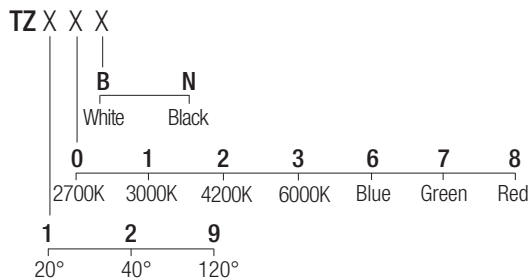

Code construction