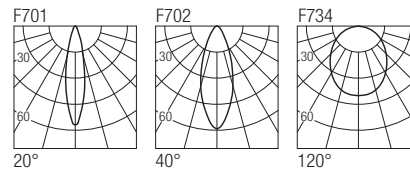

Supply current

350mA (V_i 2,9V)

Power

1W

Series wiring

Dimensions

Photometric diagrams

CCT/CRI/Flux