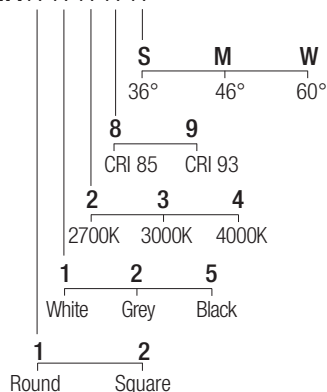

CCT/CRI/Flux

	CRI85	CRI93
2700K	630lm	590lm
3000K	700lm	650lm
4000K	730lm	670lm

Code construction

TA X X X X X

Drivers