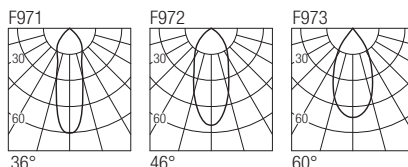

IP44 made in Italy

Supply current
24VDC

Power
7W

Parallel wiring

Dimensions

Photometric diagrams

CCT/CRI/Flux

	CRI85	CRI93
2700K	630lm	590lm
3000K	700lm	650lm
4000K	730lm	670lm