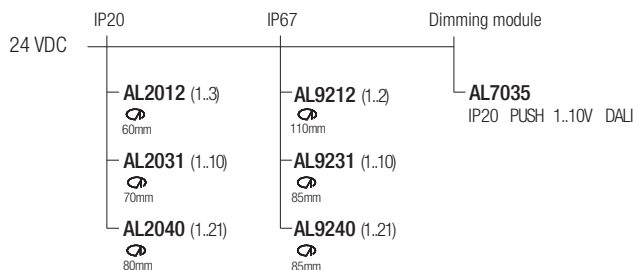

Note: dimming module AL7035 to be used in combination with a 24VDC power supply