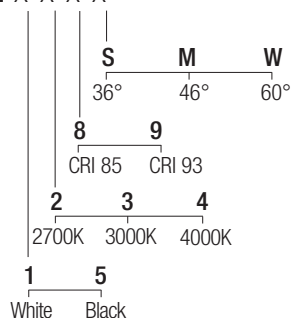

Code construction

RT1 X X X X