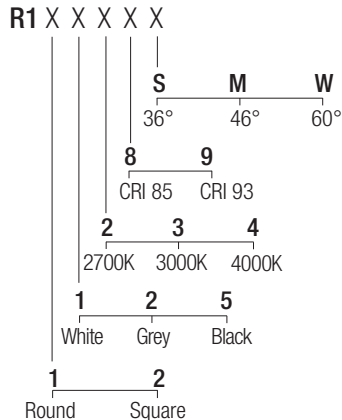

Supply current
250mA (V_r 37V)

Power
10W

Dimensions

Photometric diagrams

CCT/CRI/Flux

	CRI85	CRI93
2700K	890lm	840lm
3000K	1000lm	930lm
4000K	1040lm	960lm

Code construction

Optionals

LOH1 LOH1B LOH1G
White Black Grey

Low luminance louver

SC1001

Milky screen

Note: the screen must be ordered together with the lighting fixture

Drivers