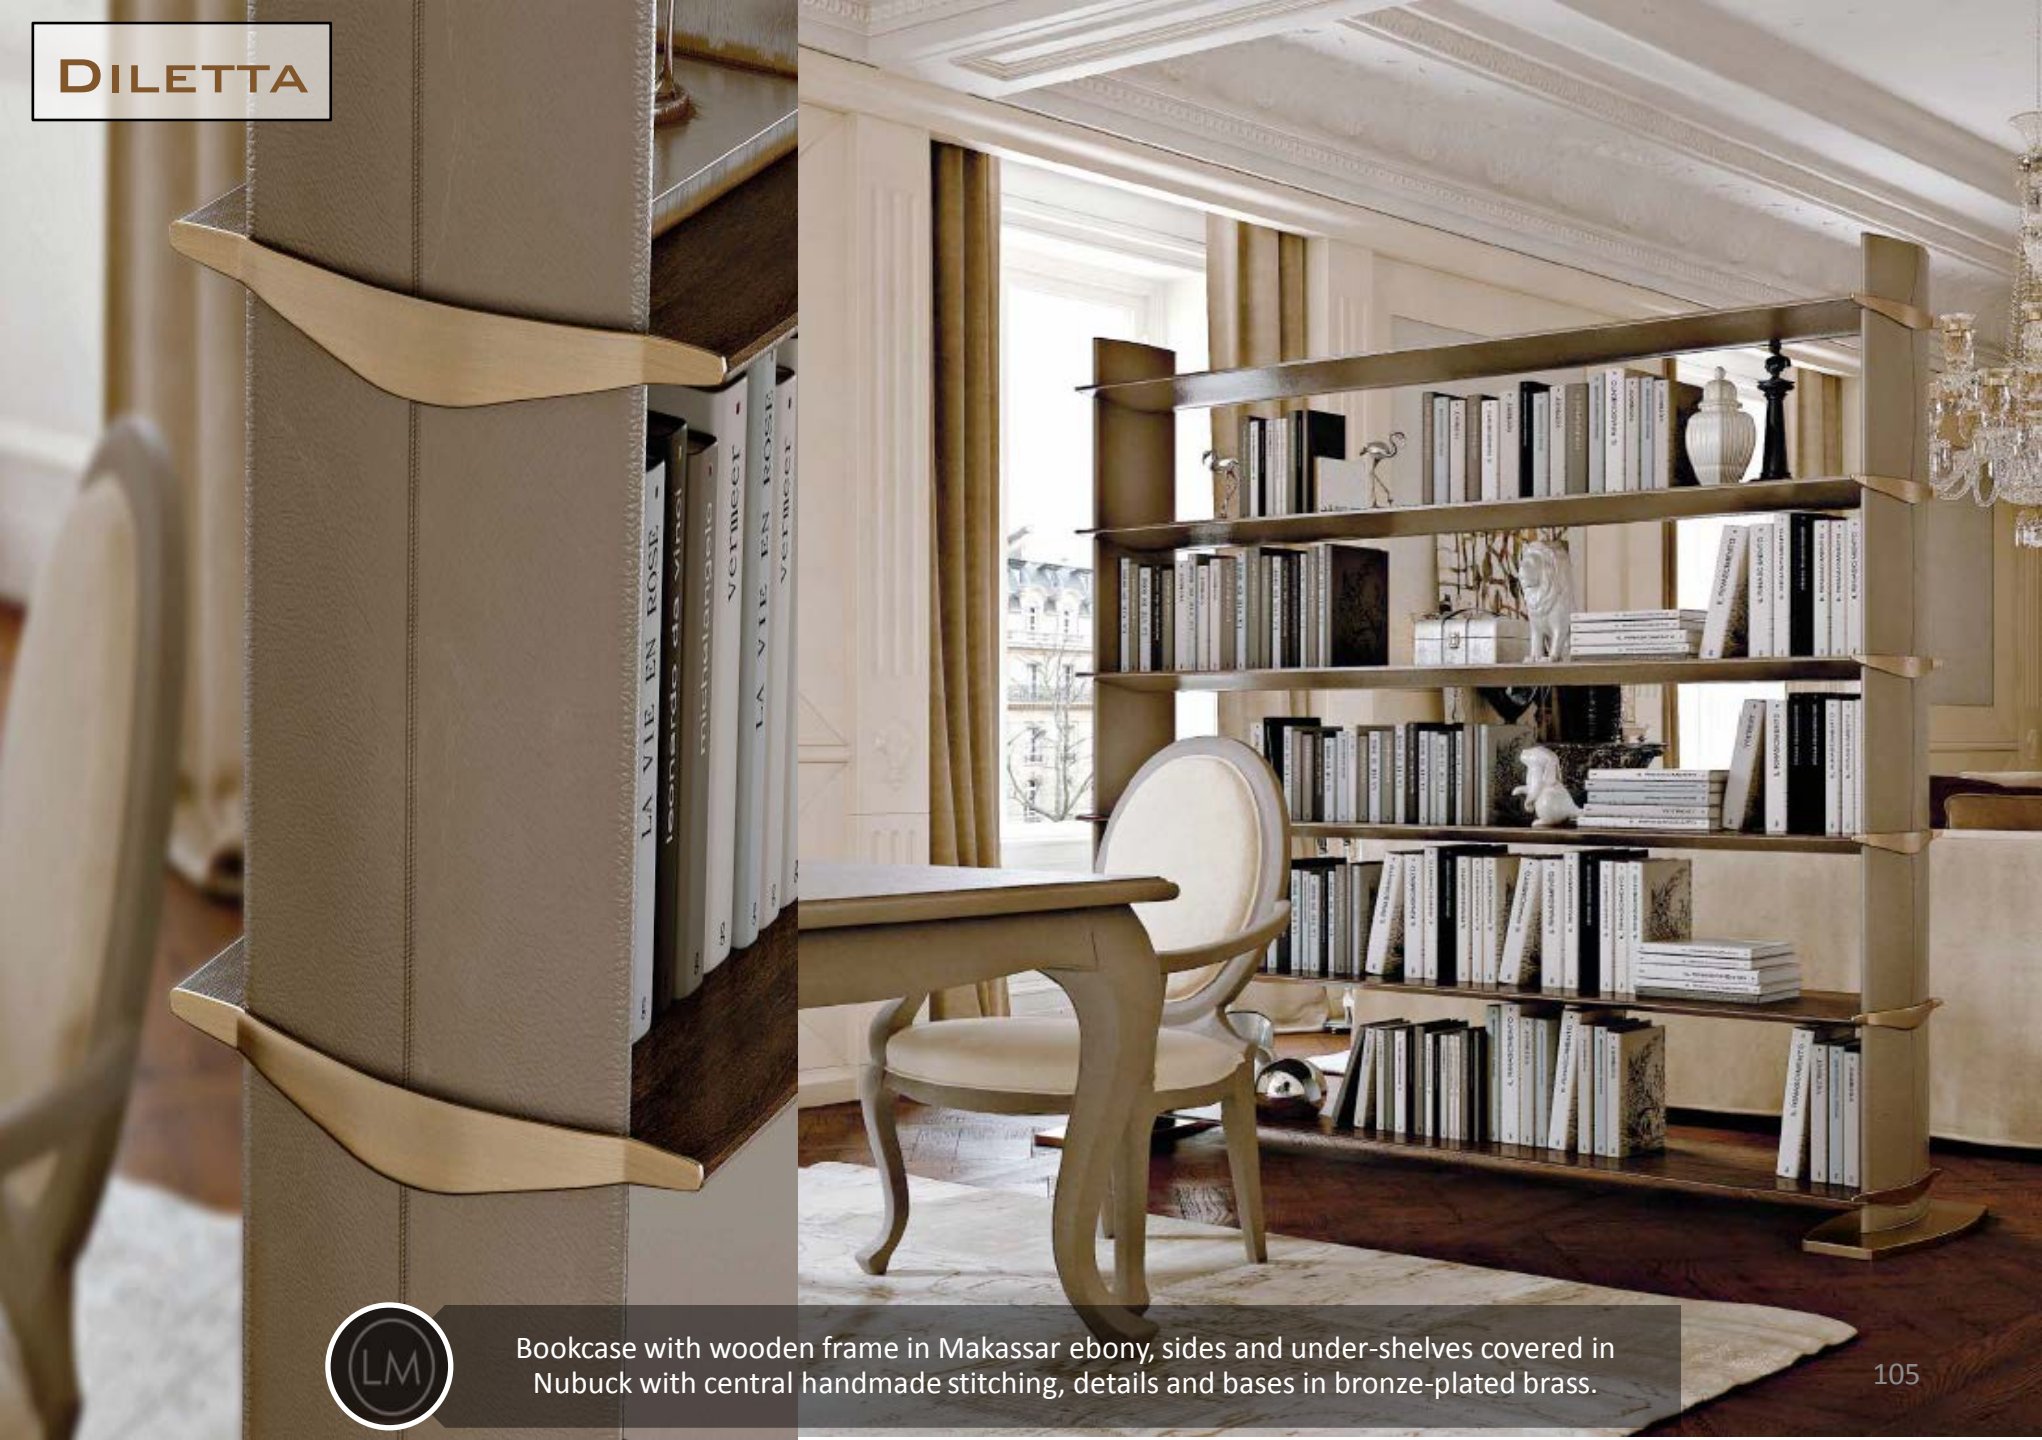

DILETTA

Bookcase with wooden frame in Makassar ebony, sides and under-shelves covered in Nubuck with central handmade stitching, details and bases in bronze-plated brass.