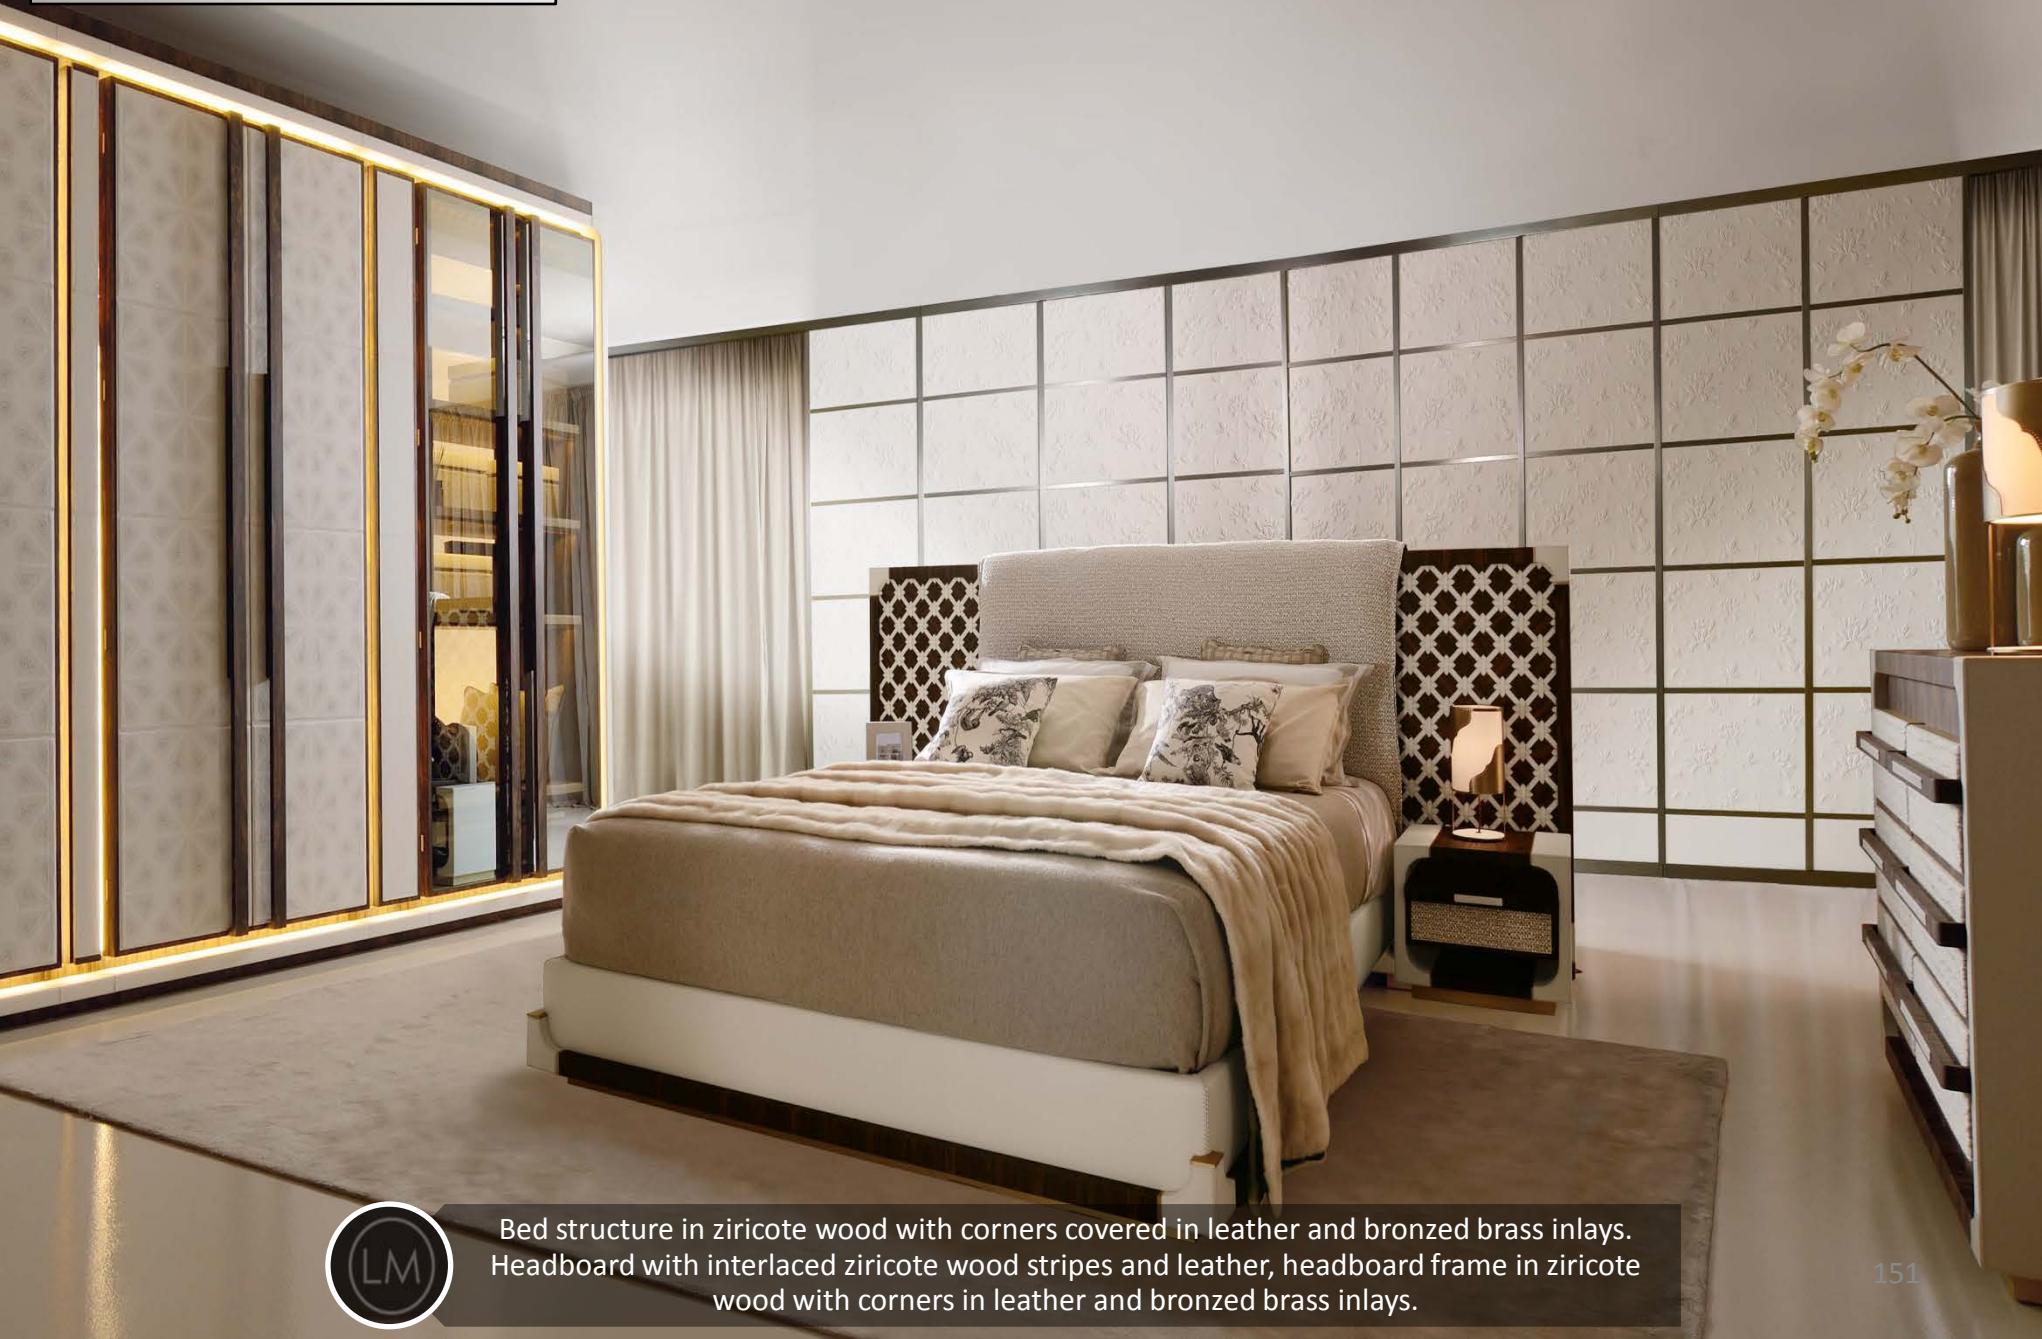

KRYSTAL BED

Bed structure in ziricote wood with corners covered in leather and bronzed brass inlays. Headboard with interlaced ziricote wood stripes and leather, headboard frame in ziricote wood with corners in leather and bronzed brass inlays.