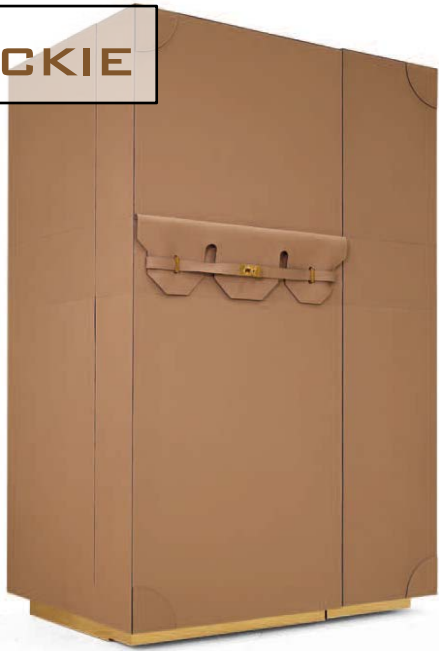

JACKIE

Beauty chest with wooden frame, outer covering in leather and interior in Nubuck. Details: embroidered workmanship, shelves and drawers, dimmable LED, “stop sol” glass with integrated monitor, clothes hangers and details painted in gold nish.