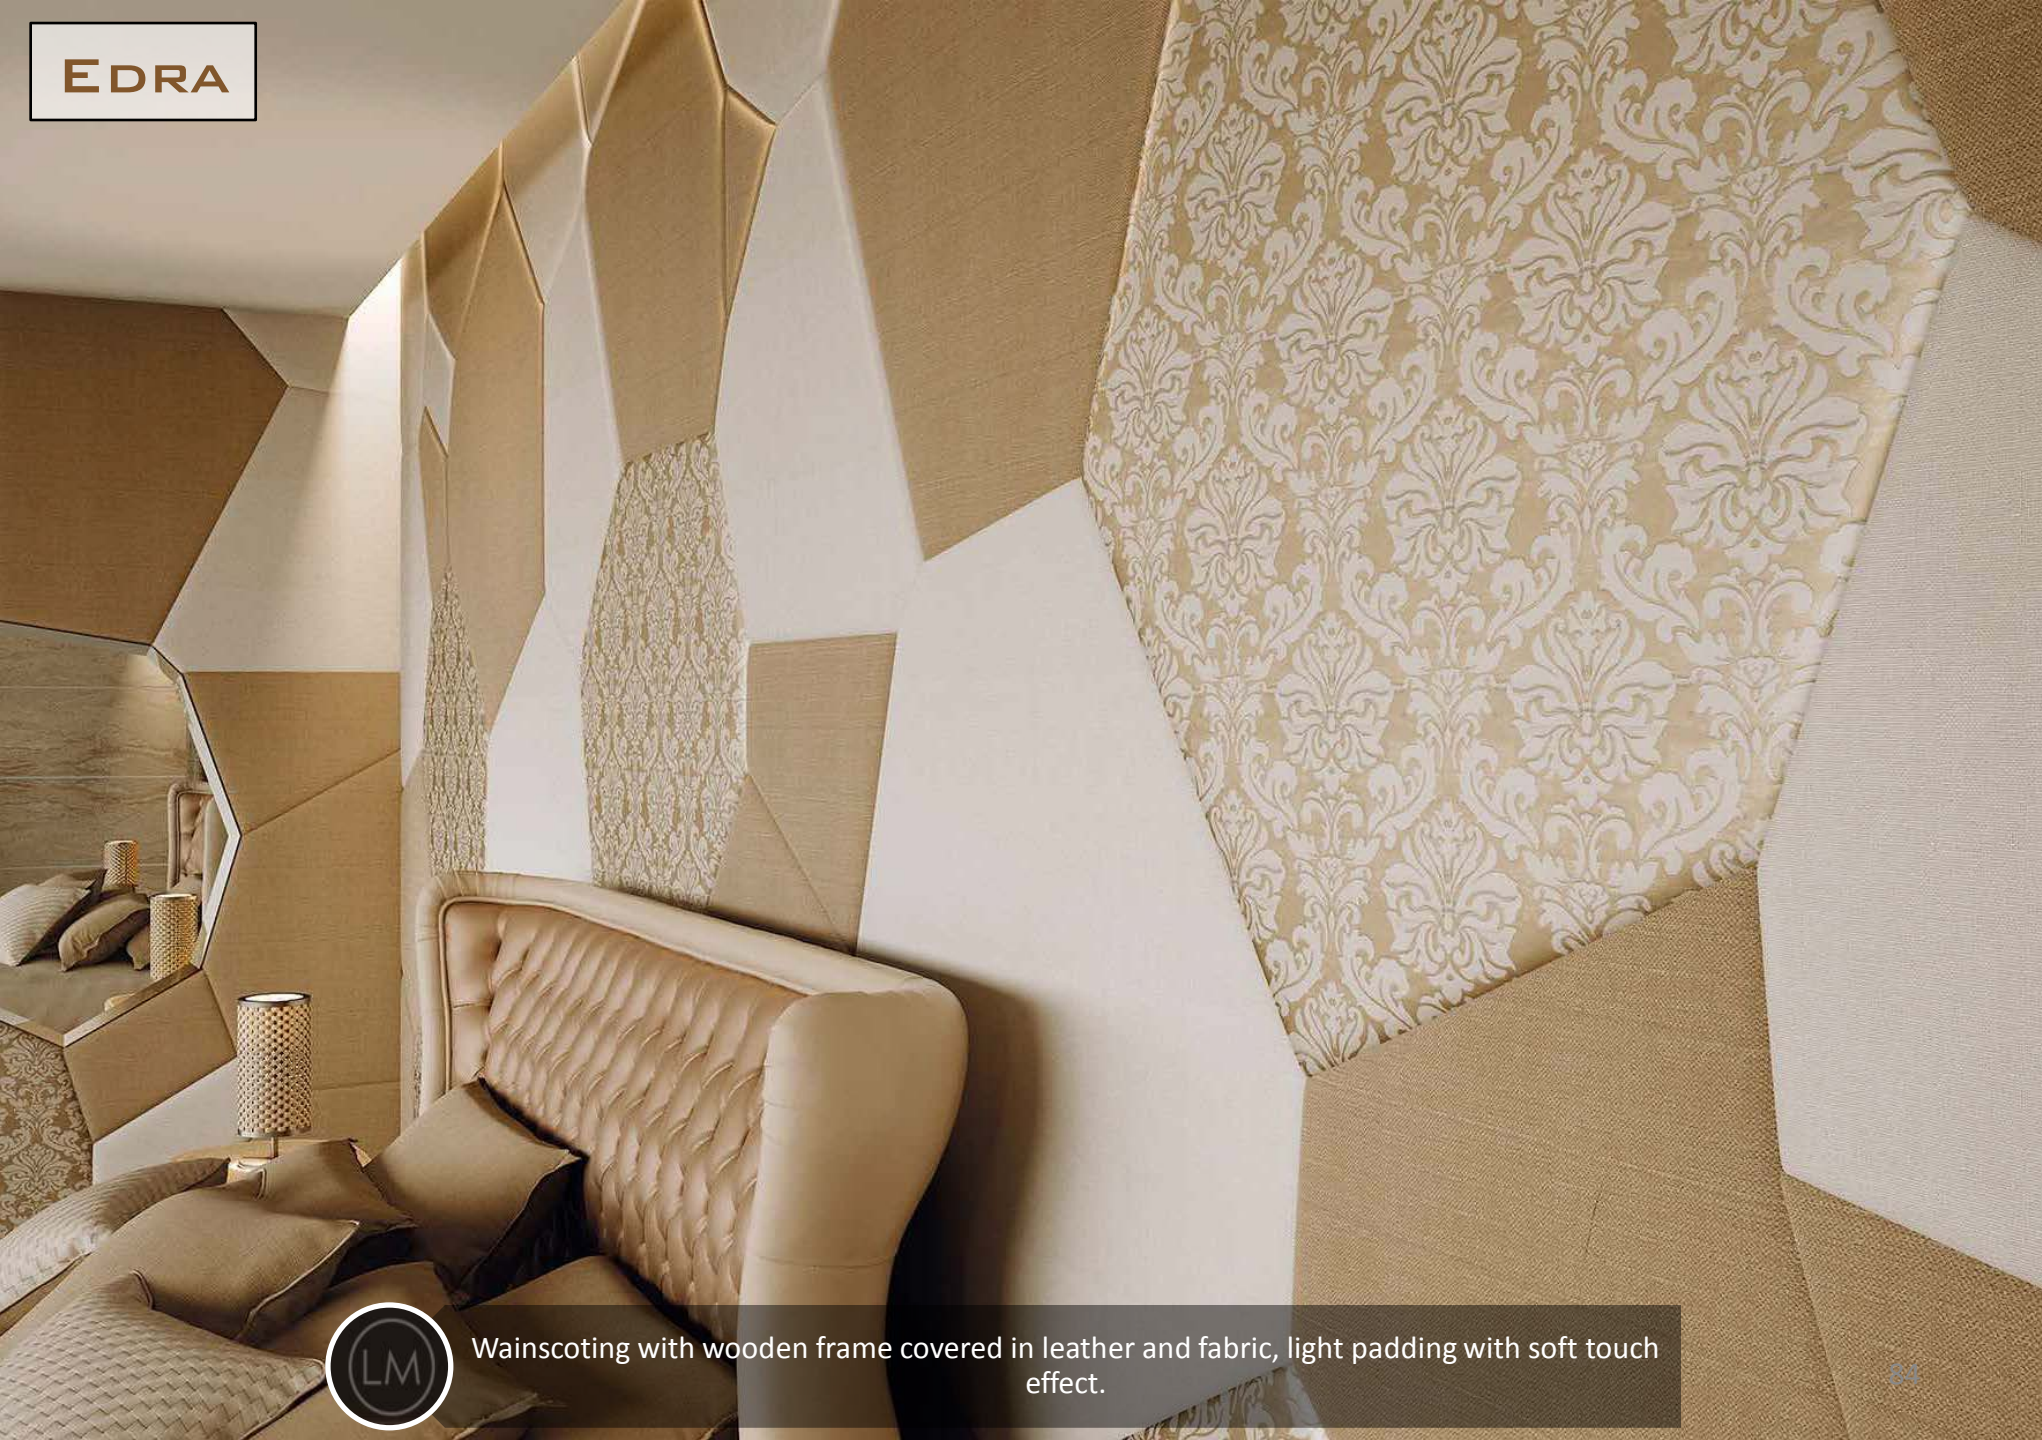

Wainscoting with wooden frame covered in leather and fabric, light padding with soft touch effect.