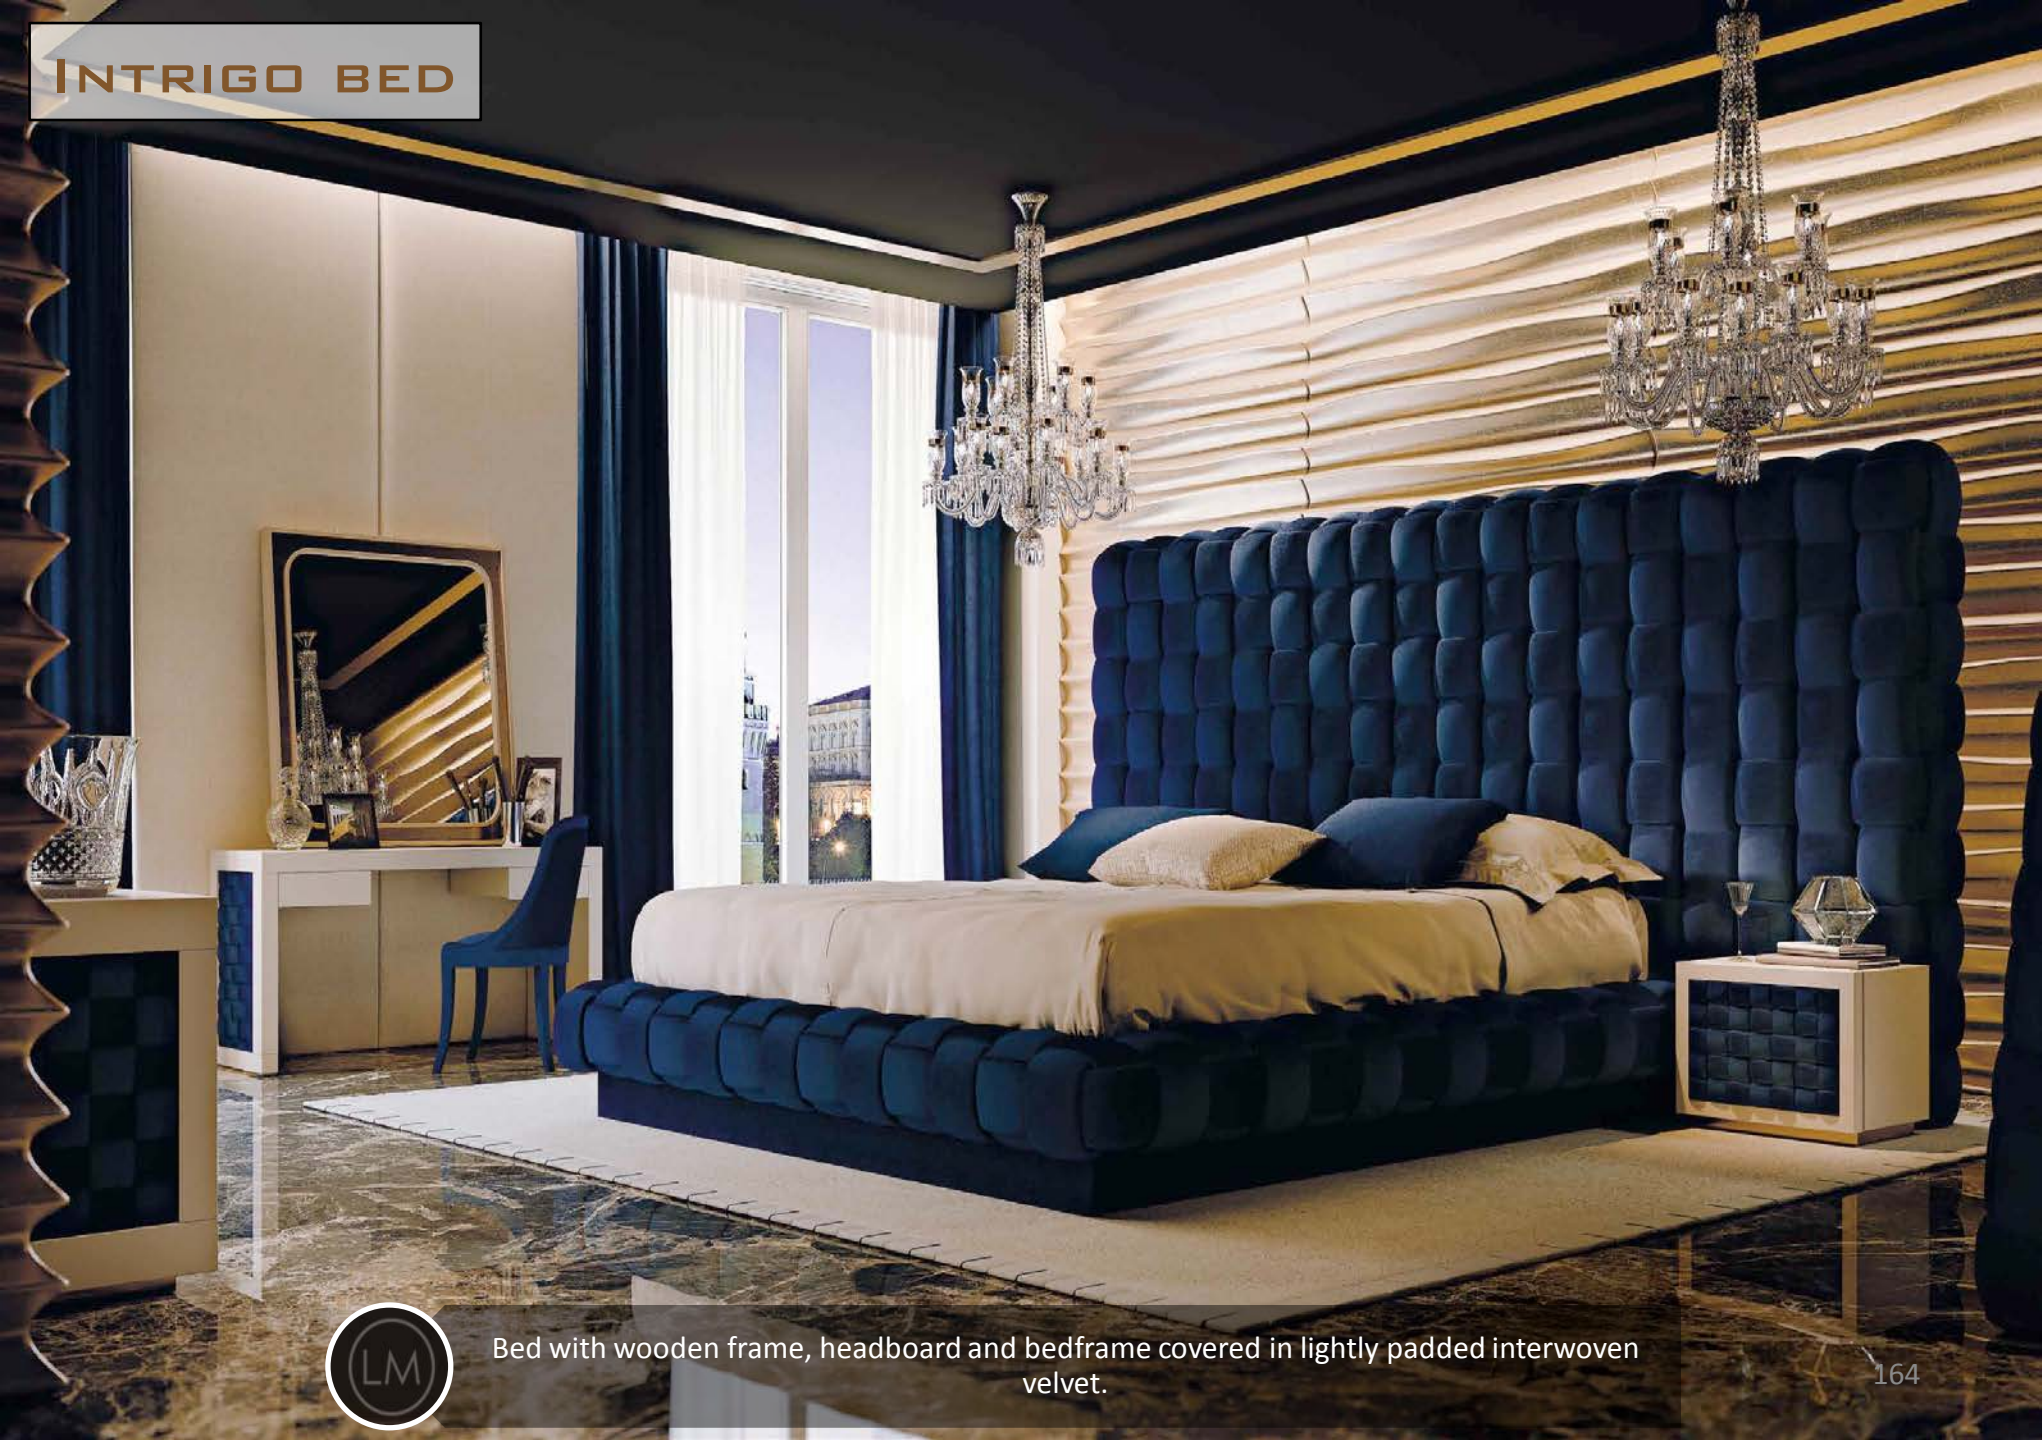

KRYSTAL BEDSIDE TABLE

OXFORD CLUB BED

INTRIGO BED

Bed with wooden frame, headboard and bedframe covered in lightly padded interwoven velvet.

OXFORD BED

Bed with wooden frame, covered in cotton linen, details in perforated leather with brogue decoration, base in bronze-plated brass.

CAPRI BED

Bed with headboard covered in leather and Nubuck, details and hinges in bronze-plated brass. Side parts of the headboard with 90° rotation mechanism and integrated reading light with touch control. Bed base covered in leather.