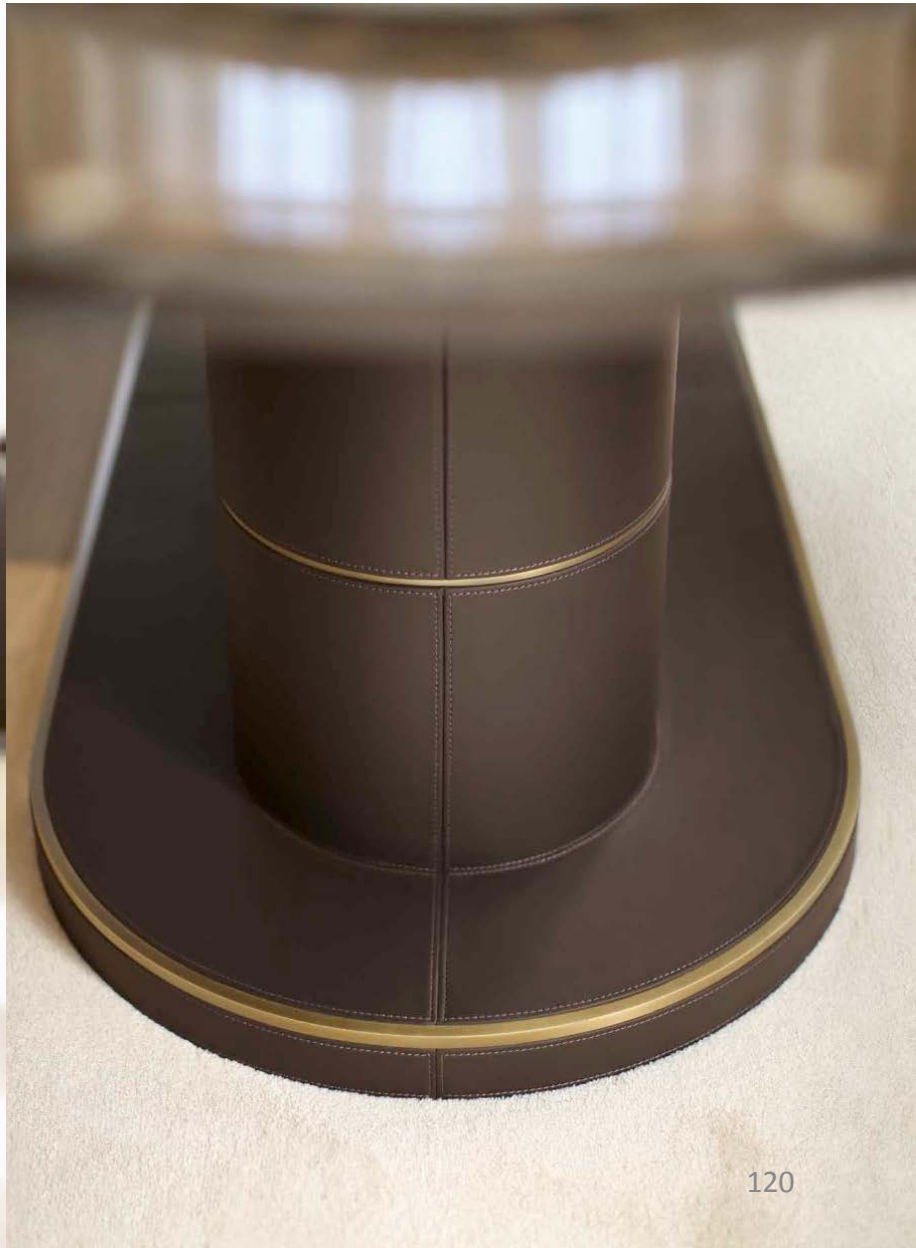

SIDEBOARD

BALMORAL ESSENCE

VIA BAGUTTA WITH MARBLE TOP

VIA BAGUTTA WITH WOODEN TOP

Rosewood table with matte finish, details in leather and bronze-plated brass.

VIA BAGUTTA CHAIR

BASILIA

REFISSO TABLE