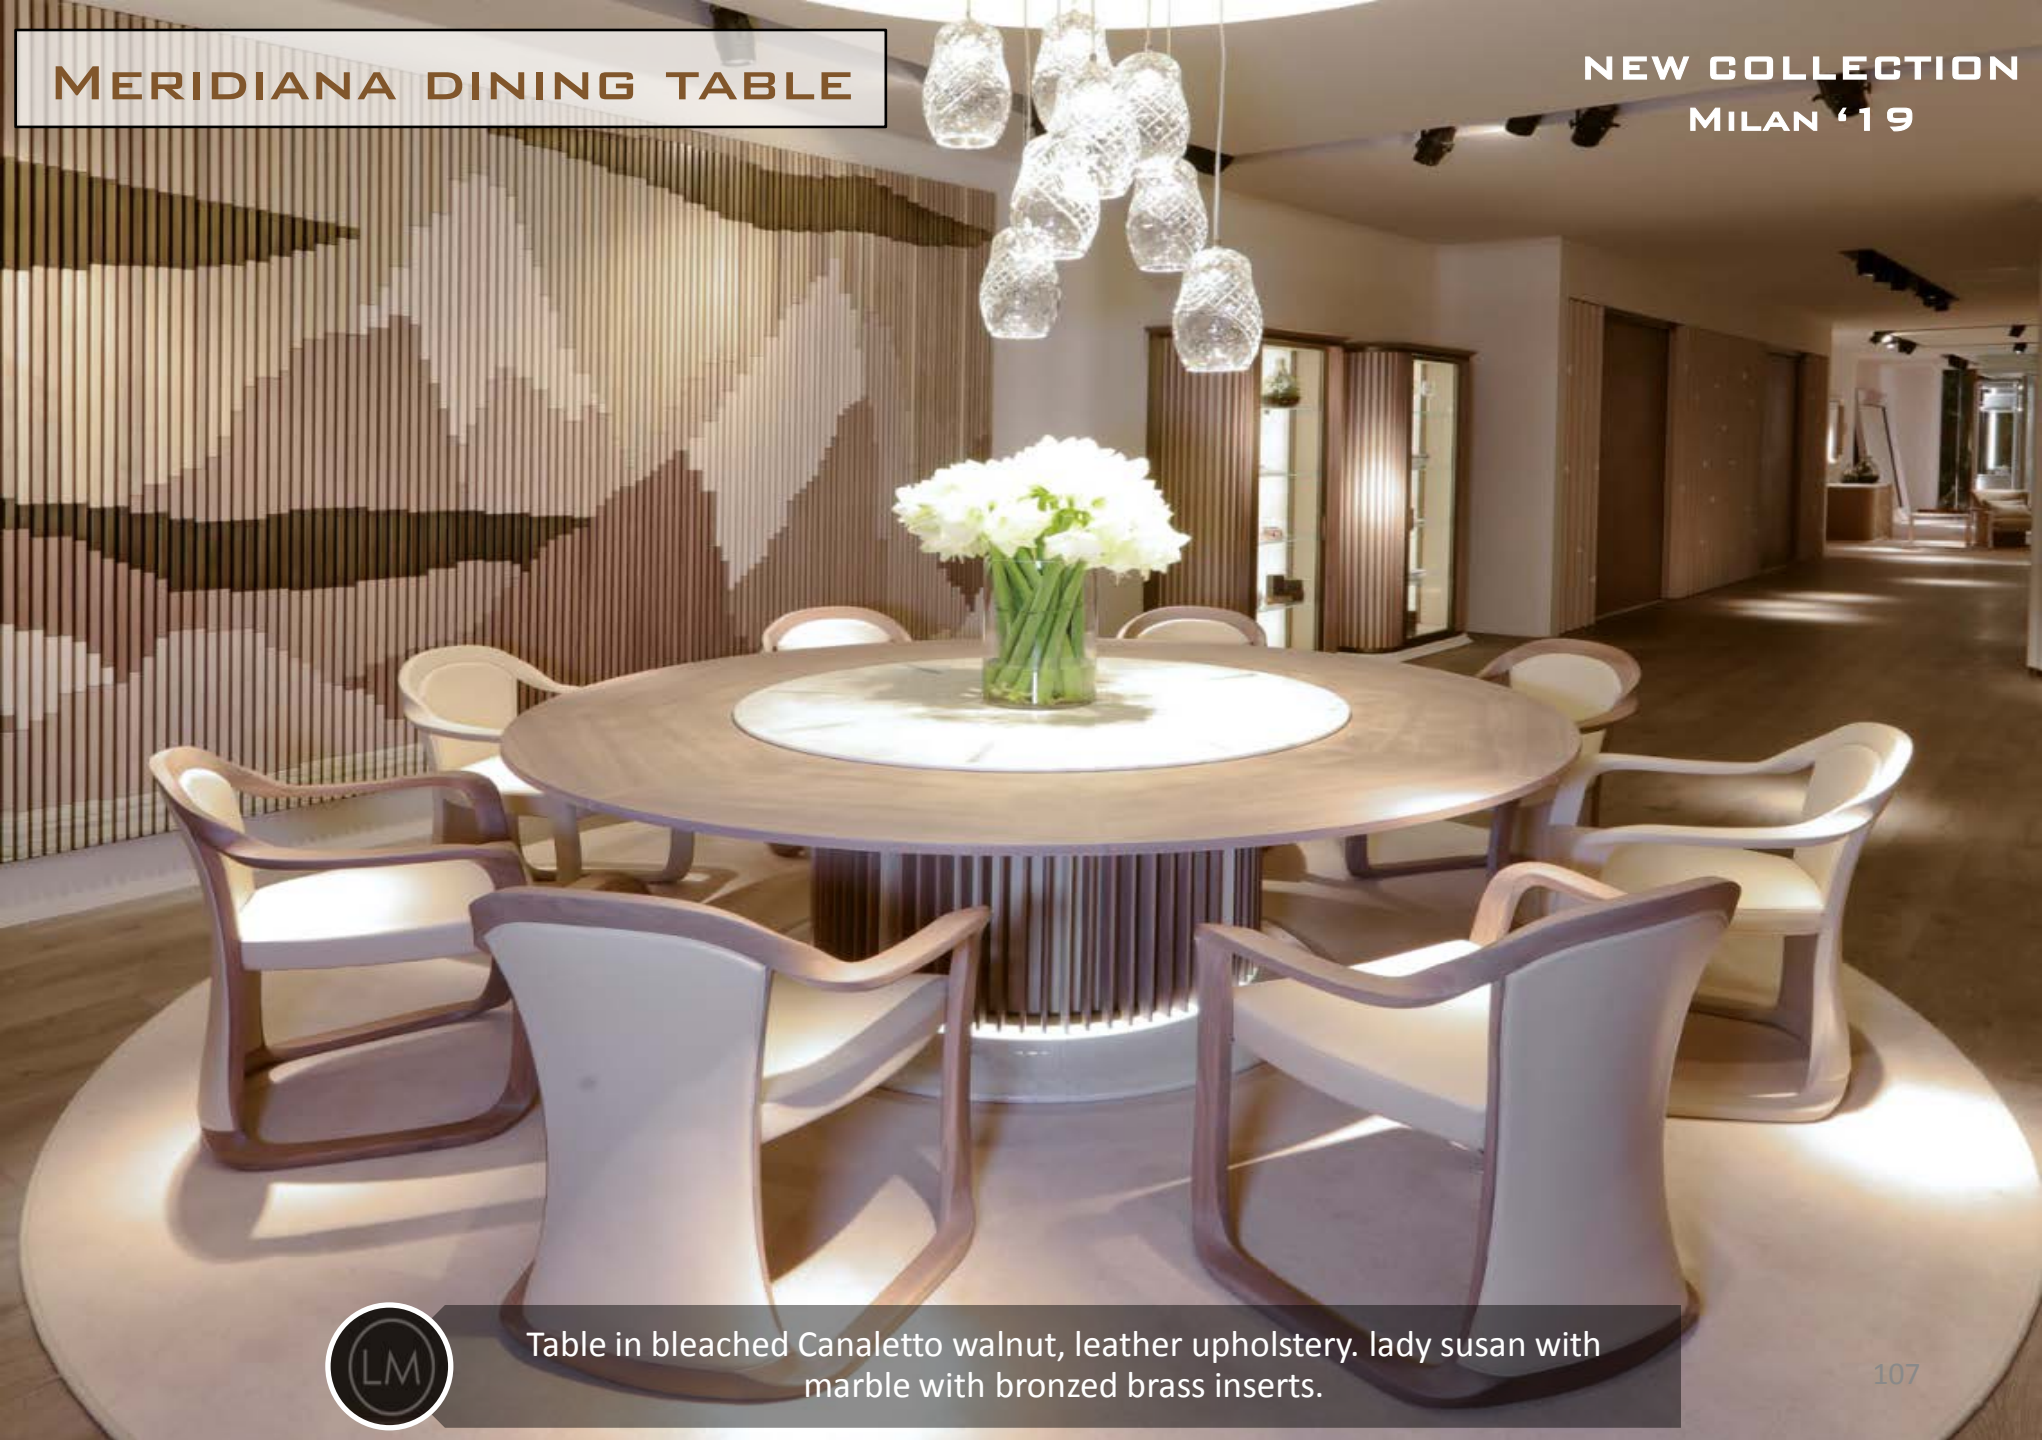

Table in bleached Canaletto walnut, leather upholstery. Lady Susan with marble with bronzed brass inserts.

SIDEBOARD

**NEW COLLECTION
MILAN '19**

VIA DELLA SETA

SIDEBOARD

Table with wooden frame covered in leather with tone-on-tone stitching. Black & Gold marble top, inserts and details in bronze-plated brass.