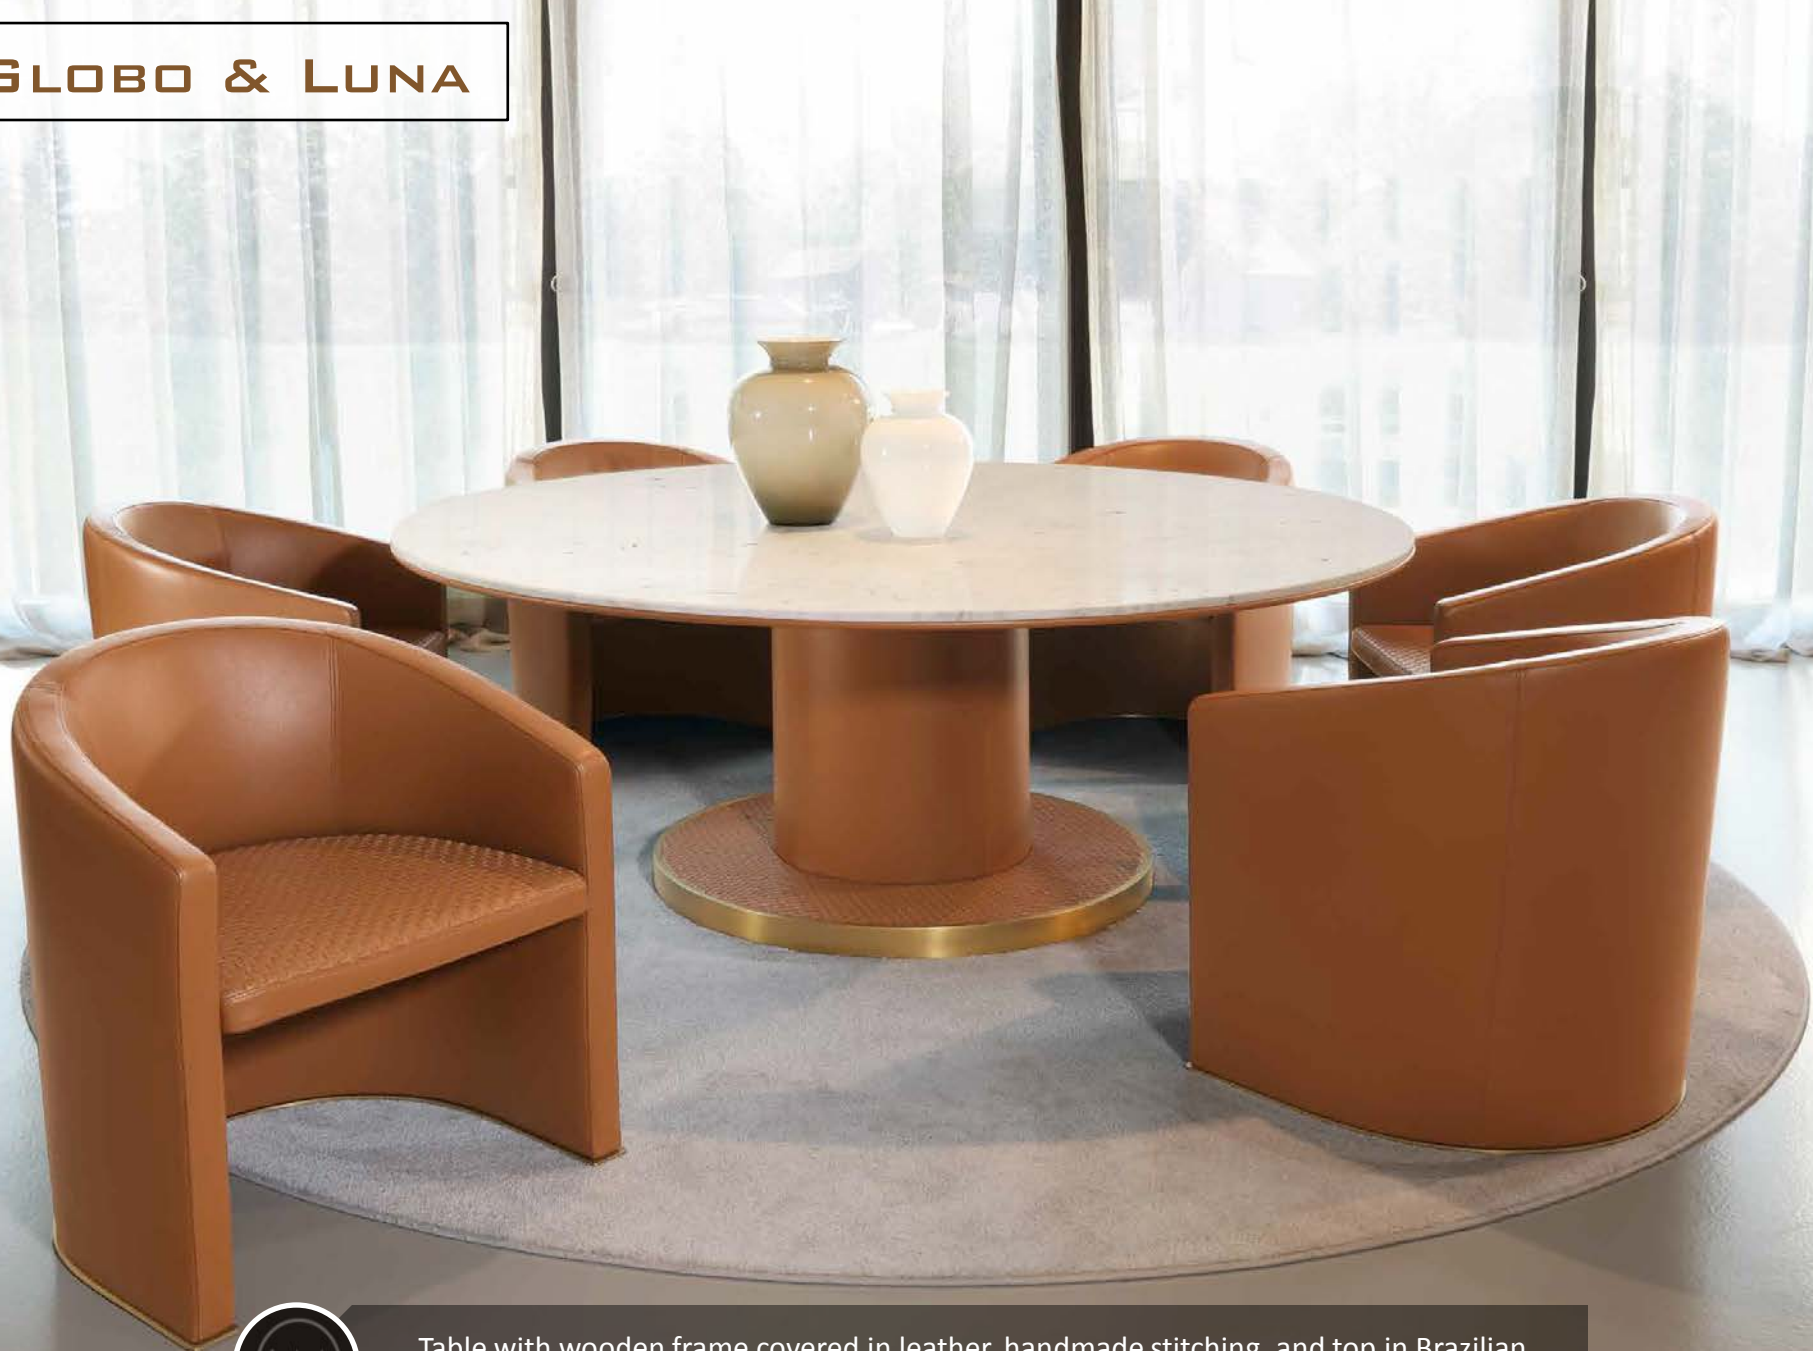

GLOBO & LUNA

Table with wooden frame covered in leather, handmade stitching, and top in Brazilian quartzite. Base in bronze-plated brass and detail in hand-interwoven leather.