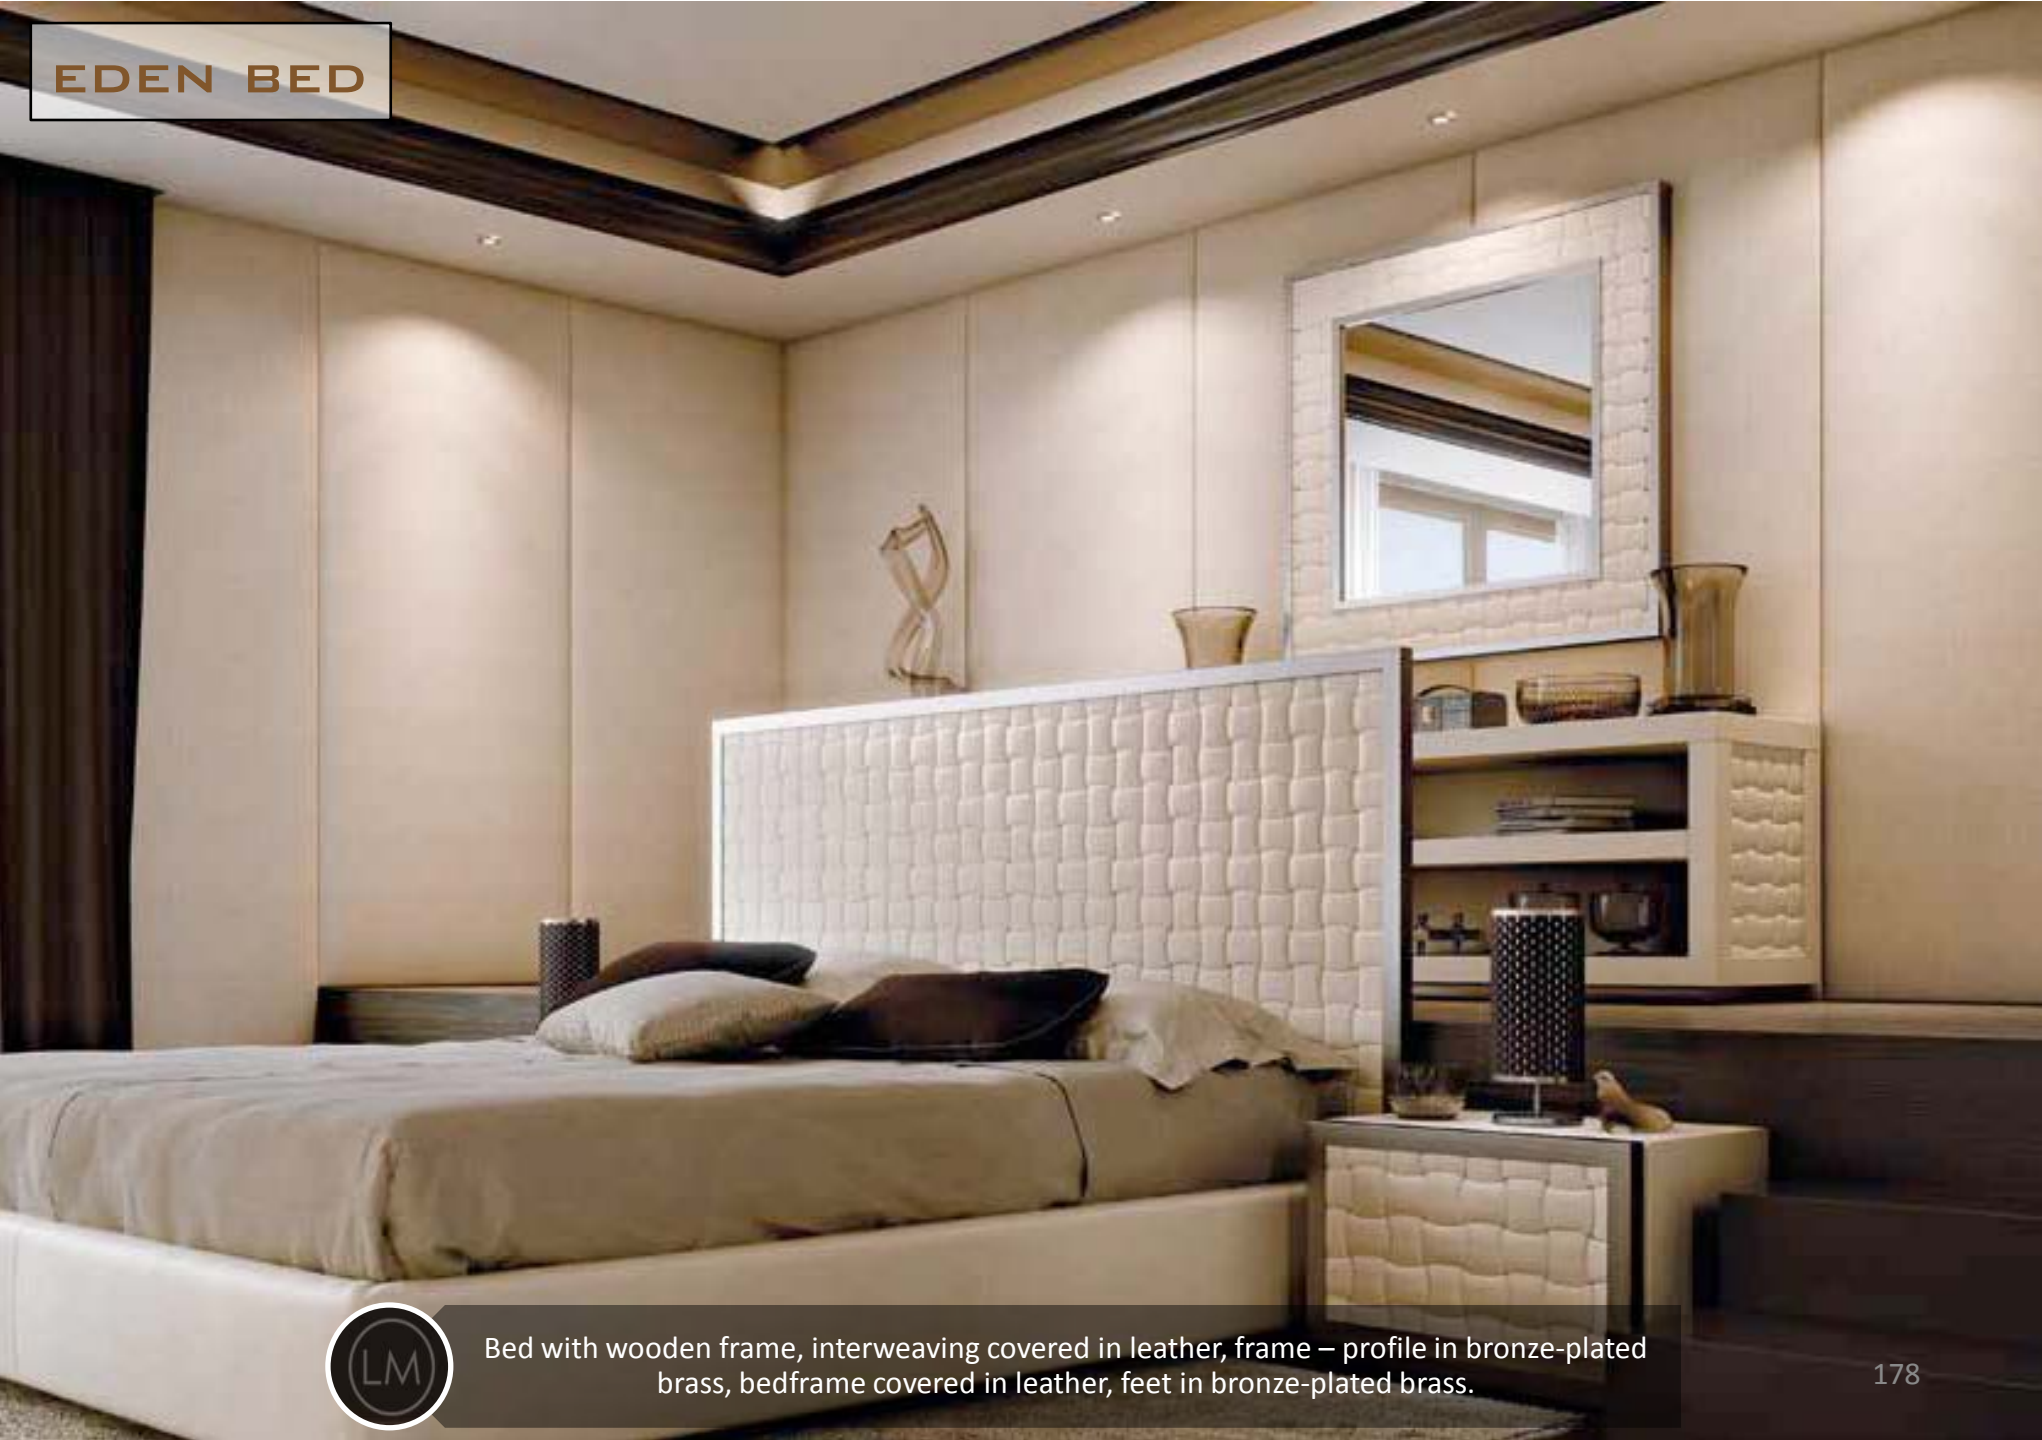

CAPRI BED

Bed with headboard covered in leather and Nubuck, details and hinges in bronze-plated brass. Side parts of the headboard with 90° rotation mechanism and integrated reading light with touch control. Bed base covered in leather.

EDEN BED

Bed with wooden frame, interweaving covered in leather, frame – profile in bronze-plated brass, bedframe covered in leather, feet in bronze-plated brass.

EDEN BEDSIDE TABLE

BALMORAL

BALMORAL BEDSIDE TABLE