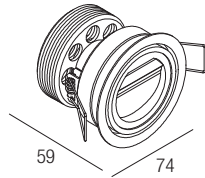

IP44 made in Italy

**Supply current**  
250mA (V<sub>i</sub> 37V)

**Power**  
10W

**Dimensions**

**Photometric diagrams**

**CCT/CRI/Flux**

	CRI85	CRI93
2700K	890lm	840lm
3000K	1000lm	930lm
4000K	1040lm	960lm