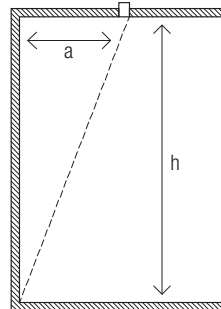

Installation guide

$a \geq 1/3 h$