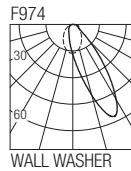

IP44 made in Italy

**Supply current**  
250mA (V<sub>i</sub> 37V)

**Power**  
10W

**Dimensions**

**Photometric diagrams**

**CCT/CRI/Flux**

	CRI85	CRI93
2700K	890lm	840lm
3000K	1000lm	930lm
4000K	1040lm	960lm