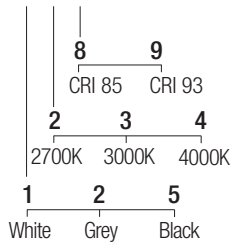

Photometric diagrams

CCT/CRI/Flux

	CRI85	CRI93
2700K	890lm	840lm
3000K	1000lm	930lm
4000K	1040lm	960lm

Code construction

NA1 X X X