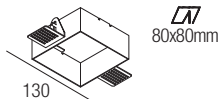

Optionals

MQC004 MQC004B
White Black

Plasterboard recessing frame