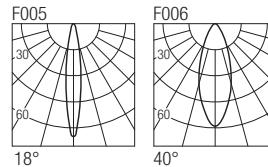

Supply current
350mA (V, 8,7V)

Power
3W

Series wiring

Dimensions

Photometric diagrams

CCT/CRI/Flux

2700K	267lm
3000K	279lm
4200K	309lm
6000K	342lm

Code construction