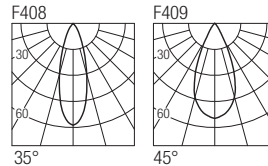

IP20 made in Italy

Supply current
500mA (V_i 9V)

Power
6W

Series wiring

Dimensions

Photometric diagrams

CCT/CRI/Flux

CCT	CRI	Flux (lm)
2700K	CRI98	540
3000K	CRI98	600
4000K	CRI98	620