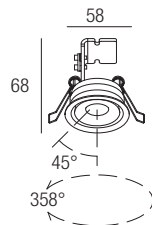

IP20 made in Italy

Supply current
500mA (V_i 9V)

Power
6W

Series wiring

Dimensions

Photometric diagrams

CCT/CRI/Flux

CCT	CRI	Flux (lm)
2700K	CRI98	540
3000K	CRI98	600
4000K	CRI98	620