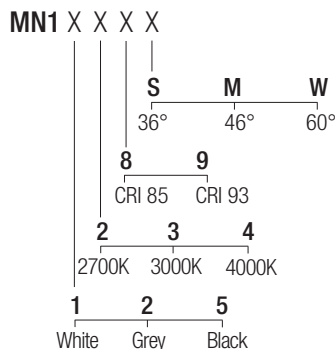

IP20 made in Italy

**Supply current**  
250mA (V, 37V)

**Power**  
10W

**Dimensions**

**Photometric diagrams**

**CCT/CRI/Flux**

	CRI85	CRI93
2700K	890lm	840lm
3000K	1000lm	930lm
4000K	1040lm	960lm

**Code construction**