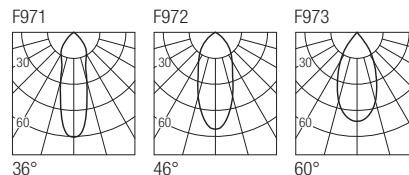

IP20 made in Italy

**Supply current**  
250mA (V, 37V)

**Power**  
10W

**Dimensions**

**Photometric diagrams**

**CCT/CRI/Flux**

	CRI85	CRI93
2700K	890lm	840lm
3000K	1000lm	930lm
4000K	1040lm	960lm

**Code construction**