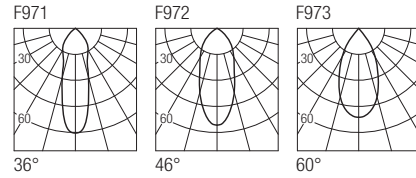

IP20 made in Italy

Supply current
250mA (V, 37V)

Power
10W

Dimensions

Photometric diagrams

CCT/CRI/Flux

	CRI85	CRI93
2700K	890lm	840lm
3000K	1000lm	930lm
4000K	1040lm	960lm

Code construction