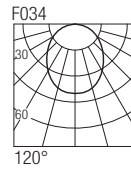

IP44 made in Italy

Supply current
250mA (V_i 37V)

Power
10W

Dimensions

Photometric diagrams

CCT/CRI/Flux

	CRI85	CRI93
2700K	630lm	590lm
3000K	700lm	650lm
4000K	730lm	670lm

Code construction