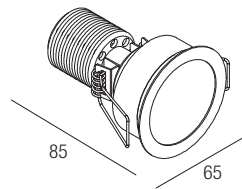

IP44 made in Italy

Supply current
250mA (V_i 37V)

Power
10W

Dimensions

Photometric diagrams

CCT/CRI/Flux

	CRI85	CRI93
2700K	630lm	590lm
3000K	700lm	650lm
4000K	730lm	670lm

Code construction