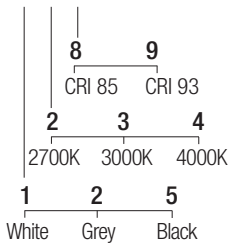

Photometric diagrams

CCT/CRI/Flux

	CRI85	CRI93
2700K	630lm	590lm
3000K	700lm	650lm
4000K	730lm	670lm

Code construction

KUR1 X X X