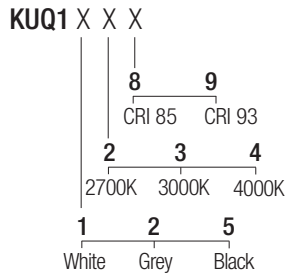

Supply current
250mA (V_i 37V)

Power
10W

Dimensions

Photometric diagrams

CCT/CRI/Flux

	CRI85	CRI93
2700K	630lm	590lm
3000K	700lm	650lm
4000K	730lm	670lm

Code construction

Drivers