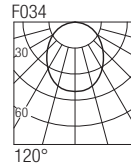

Supply current
250mA (V_i 37V)

Power
10W

Dimensions

Photometric diagrams

CCT/CRI/Flux

	CRI85	CRI93
2700K	630lm	590lm
3000K	700lm	650lm
4000K	730lm	670lm

Code construction

Drivers