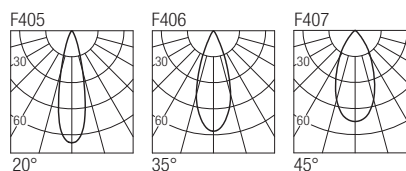

IP44 made in Italy

Supply current
350-500mA (V, 2,9V)

Power
1-2W

Series wiring

Dimensions

Photometric diagrams

CCT/CRI/Flux

	350mA	500mA
2700K	89 lm	128 lm
3000K	93 lm	133 lm
4200K	103 lm	154 lm