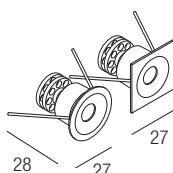

IP44 made in Italy

Supply current
350-500mA (V, 2,9V)

Power
1-2W

Series wiring

Dimensions

Photometric diagrams

CCT/CRI/Flux

	350mA	500mA
2700K	89 lm	128 lm
3000K	93 lm	133 lm
4200K	103 lm	154 lm