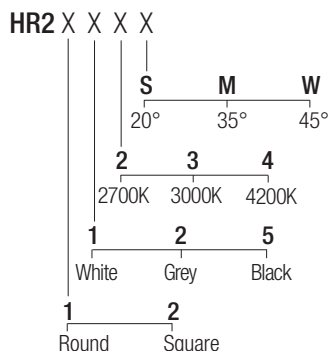

CCT/CRI/Flux

	350mA	500mA
2700K	89 lm	128 lm
3000K	93 lm	133 lm
4200K	103 lm	154 lm

Code construction