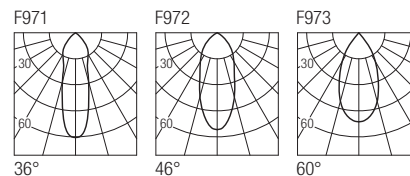

IP44 made in Italy

Supply current
250mA (V_i 37V)

Power
10W

Dimensions

Photometric diagrams

CCT/CRI/Flux

| | CRI85 | CRI93 |
|-------|--------|-------|
| 2700K | 890lm | 840lm |
| 3000K | 1000lm | 930lm |
| 4000K | 1040lm | 960lm |