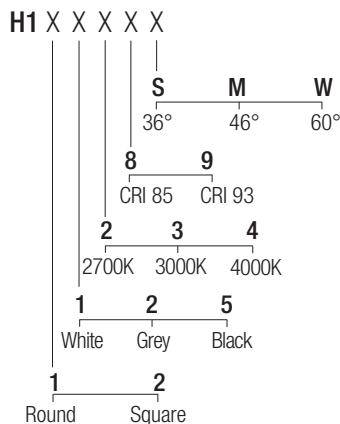

IP44 made in Italy

Supply current
250mA (V_i 37V)

Power
10W

Dimensions

Photometric diagrams

CCT/CRI/Flux

| | CRI85 | CRI93 |
|-------|--------|-------|
| 2700K | 890lm | 840lm |
| 3000K | 1000lm | 930lm |
| 4000K | 1040lm | 960lm |

Code construction

Optionals

LOH1 LOH1B LOH1G
White Black Grey 
Low luminance louver

SC1001 
Milky screen

Note: the screen must be ordered together with the lighting fixture

Drivers