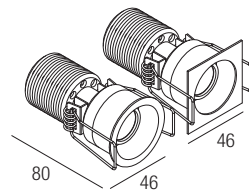

IP44 made in Italy

Supply current
250mA (V_i 37V)

Power
10W

Dimensions

Photometric diagrams

CCT/CRI/Flux

| | CRI85 | CRI93 |
|-------|--------|-------|
| 2700K | 890lm | 840lm |
| 3000K | 1000lm | 930lm |
| 4000K | 1040lm | 960lm |