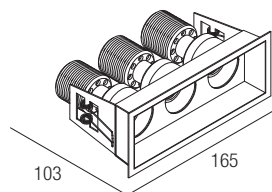

Supply current

250mA (V_i 3x37V)

Power

3x10W

Dimensions

Photometric diagrams

CCT/CRI/Flux (3x)

CCT	CRI85	CRI93
2700K	890lm	840lm
3000K	1000lm	930lm
4000K	1040lm	960lm