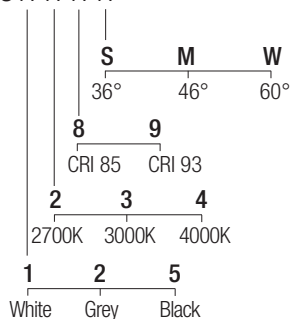

Supply current

250mA (V_i 3x37V)

Power

3x10W

Dimensions

Photometric diagrams

CCT/CRI/Flux (3x)

CCT	CRI85	CRI93
2700K	890lm	840lm
3000K	1000lm	930lm
4000K	1040lm	960lm

Code construction

HP13 X X X X

Optionals

LOH1X3B (3 pcs)

Black
Low luminance louver

SC3001 (3 pcs)

Milky screen

Note: the screen must be ordered together with the lighting fixture