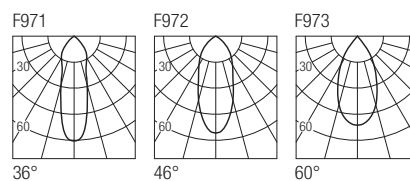

Supply current

250mA (V_i 3x37V)

Power

3x10W

Dimensions

Photometric diagrams

CCT/CRI/Flux (3x)

CCT	CRI85	CRI93
2700K	890lm	840lm
3000K	1000lm	930lm
4000K	1040lm	960lm