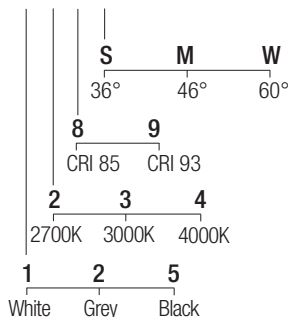

Code construction

HP11 X X X X