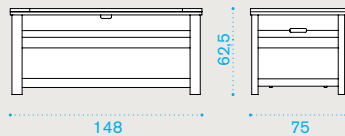

T-Box

Material

Pickled
Teak

Natural
Teak

Trunk

 → 50  |  → 1  H 40 D 85 L 162  → 82,5

Item

Description

 TBBLT5	Pickled teak
 TBBLT1	Teak

 COVER217	Rain cover 149 x 76 h62
--	-------------------------