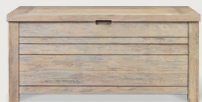

T-Box

Material

Pickled
Teak

Natural
Teak

Trunk

 → 50  |  → 1  H 40 D 85 L 162  → 82,5

Item

Description

 TBBLT5	Pickled teak
 TBBLT1	Teak

 COVER217	Rain cover 149 x 76 h62
--	-------------------------