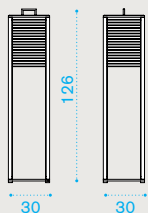

Ginger — design by Niccolò Grassi

Material

Natural Teak +
Aluminium

Table lamp

Item

Description

 GGLATD52T1 Aluminium + teak

 → 3,5 |  → 1  H 56 D 23 L 23  → 4,5

Electrical information   IP44 1 x 8W MAX 17W LED 220–240V ENERGETIC CLASS: A

XL floor lamp

 GGLAXD52T1 Aluminium + teak

 → 9 |  → 1  H 134 D 34 L 34  → 12

Electrical information   IP44 1 x 16W MAX 17W LED 220–240V ENERGETIC CLASS: A

Wall lamp

 GGLAWD52T1 Aluminium + teak

 → 3 |  → 1  H 46 D 20 L 29  → 4

Electrical information   IP44 1 x 8W MAX 17W LED 220–240V ENERGETIC CLASS: A