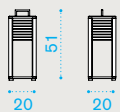

→ 3,5 | → 1 H 56 D 23 L 23 → 4,5

Electrical information IP44 1 x 8W MAX 17W LED 220–240V ENERGETIC CLASS: A