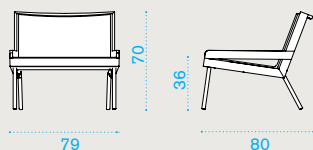

Lounge armchair

→ 9,5 | → 1 H 77 D 89 L 84 → 21

Item

Description

AAPLS51T1E38

Mountain, tartan

AACULBA31

Cushion, lumbar, red navajo/velvet blue

AASBPPMA

Sleeping bag

COVER307

Rain cover 81 x 82 h70

2 seater sofa

→ 12,5 | → 1 H 80 D 86 L 133 → 28

AAD2S51T1E38

Mountain, tartan