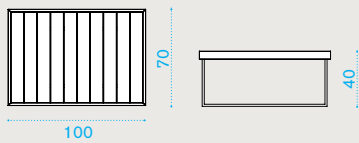

AATCQB51T1

Mountain, teak

COVER309

Rain cover 52 x 52 h40

Technical info

Rectangular coffee table 100x70

→ 16 | → 1 H 47 D 77 L 106 → 21

Item