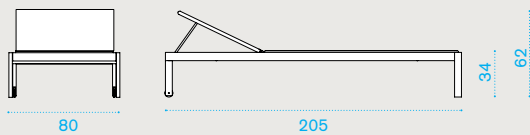

AACULBA31

Cushion, lumbar, red navajo/velvet blue

AASBPPMA

Sleeping bag

COVER308

Rain cover 126 x 82 h70

Square coffee table 50x50

→ 8 | → 1 H 47 D 57 L 57 → 10

AATCQB51T1

Mountain, teak

COVER309

Rain cover 52 x 52 h40

Technical info

Rectangular coffee table 100x70

→ 16 | → 1 H 47 D 77 L 106 → 21

Item

Description

- | | | |
|--|------------|-------------------------|
| | AATCRB51T1 | Mountain, teak |
| | COVER310 | Rain cover 102 x 72 h40 |

Sunbed

→ 35 | → 1 H 22 D 85 L 210 → 43

- | | | |
|--|--------------|------------------|
| | AALES51T1E38 | Mountain, tartan |
|--|--------------|------------------|