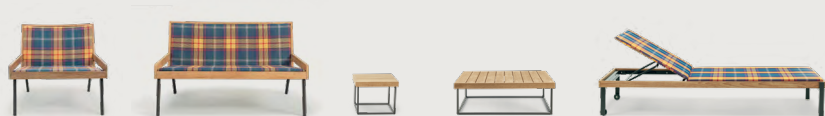

Allaperto Mountain / [version: Tartan](#)

— design by Matteo Thun & Antonio Rodriguez

Material

Metal Coffee Brown +
Natural Teak +
Ethitex Tartan padded

Accessories

Cushion
acrylic Navajo
Sleeping bag
/ Velvet Blue

Lounge armchair

→ 9,5 | → 1 H 77 D 89 L 84 → 21

Item

Description

AAPLS51T1E38

Mountain, tartan

AACULBA31

Cushion, lumbar, red navajo/velvet blue

AASBPPMA

Sleeping bag

COVER307

Rain cover 81 x 82 h70

2 seater sofa

→ 12,5 | → 1 H 80 D 86 L 133 → 28

AAD2S51T1E38

Mountain, tartan