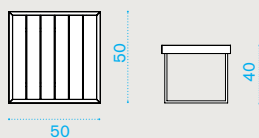

AACULBA31

Cushion, lumbar, red navajo/velvet blue

AASBPPMA

Sleeping bag

COVER308

Rain cover 126 x 82 h70

Square coffee table 50x50

→ 8 | → 1 H 47 D 57 L 57 → 10

AATCQB51T1

Mountain, teak

COVER309

Rain cover 52 x 52 h40

Technical info

Rectangular coffee table 100x70

→ 16 | → 1 H 47 D 77 L 106 → 21

Item