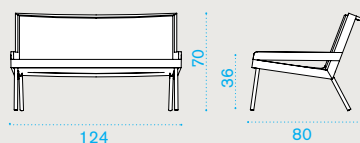

Lounge armchair

→ 9,5 | → 1 H 77 D 89 L 84 → 21

Item

Description

AAPLS51T1E38

Mountain, tartan

AACULBA31

Cushion, lumbar, red navajo/velvet blue

AASBPPMA

Sleeping bag

COVER307

Rain cover 81 x 82 h70

2 seater sofa

→ 12,5 | → 1 H 80 D 86 L 133 → 28

AAD2S51T1E38

Mountain, tartan

AACULBA31

Cushion, lumbar, red navajo/velvet blue

AASBPPMA

Sleeping bag

COVER308

Rain cover 126 x 82 h70

Square coffee table 50x50

→ 8 | → 1 H 47 D 57 L 57 → 10