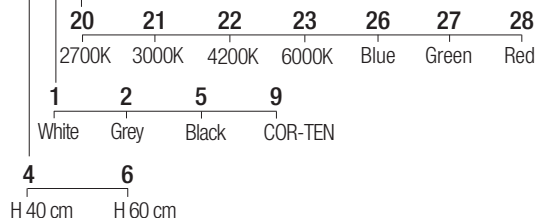

Code construction

BLS X X X