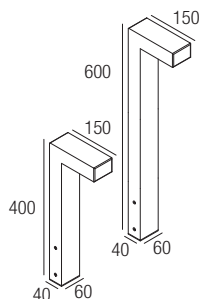

Supply current

350-500mA (V, 2,9V)

Power

1-2W

Series wiring

Dimensions

CCT/CRI/Flux

	350mA	500mA
2700K	89lm	128lm
3000K	93lm	133lm
4200K	103lm	154lm
6000K	114lm	165lm