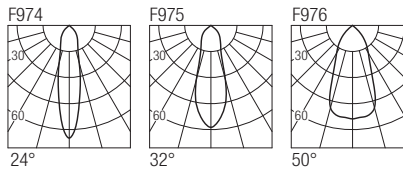

IP44 made in Italy

Supply current
500mA (V_i 37V)

Power
20W

Dimensions

Photometric diagrams

CCT/CRI/Flux

	CRI85	CRI93
2700K	1830lm	1700lm
3000K	2000lm	1830lm
4000K	2100lm	1950lm

Code construction