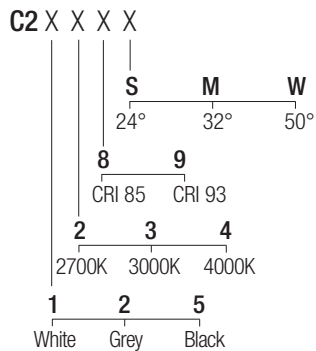

IP44 made in Italy

Supply current
500mA (V_i 37V)

Power
20W

Dimensions

Photometric diagrams

CCT/CRI/Flux

	CRI85	CRI93
2700K	1830lm	1700lm
3000K	2000lm	1830lm
4000K	2100lm	1950lm

Code construction

Optionals

LOH2 LOH2B LOH2G
White Black Grey
Low luminance louver

SC1003
Milky screen

Note: the screen must be ordered together with the lighting fixture

Drivers