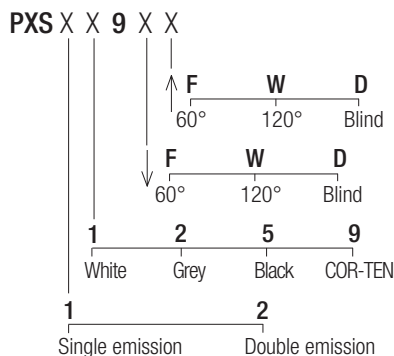

Supply current

3x350mA

Power

3x1W

Series wiring

Dimensions

Photometric diagrams

Code construction