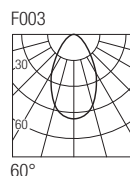

Supply current

3x350mA

Power

3x1W

Series wiring

Dimensions

Photometric diagrams

Code construction