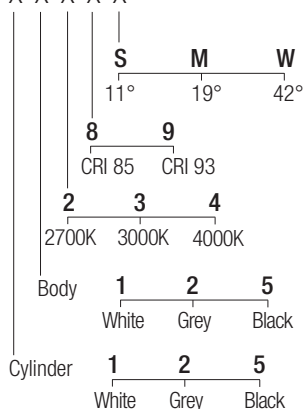

CE IP20 made in Italy

Supply current

230VAC

Power

40W

Dimensions

Photometric diagrams

CCT/CRI/Flux

CCT	CRI85	CRI93
2700K	3660lm	3400lm
3000K	4000lm	3660lm
4000K	4200lm	3900lm

Code construction

BU4 X X X X

Note: dimmable version available on request

Optionals

BUX4NA

Low luminance louver

BUX4FL