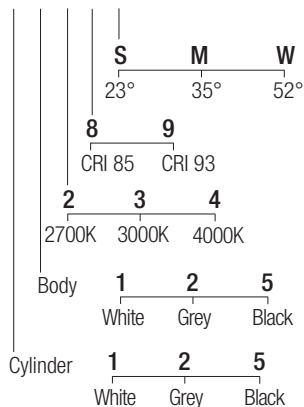

CCT/CRI/Flux

CCT	CRI85	CRI93
2700K	1830lm	1700lm
3000K	2000lm	1830lm
4000K	2100lm	1950lm

Code construction

BB2 X X X X