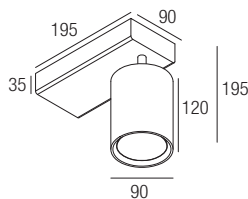

CE IP20 made in Italy

Supply current
230VAC

Power
20W

Dimensions

Photometric diagrams

CCT/CRI/Flux

CCT	CRI85	CRI93
2700K	1830lm	1700lm
3000K	2000lm	1830lm
4000K	2100lm	1950lm

Code construction