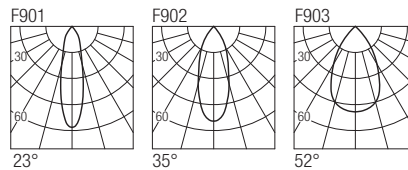

CE IP20 made in Italy

Supply current
230VAC

Power
20W

Dimensions

Photometric diagrams

CCT/CRI/Flux

CCT	CRI85	CRI93
2700K	1830lm	1700lm
3000K	2000lm	1830lm
4000K	2100lm	1950lm

Code construction